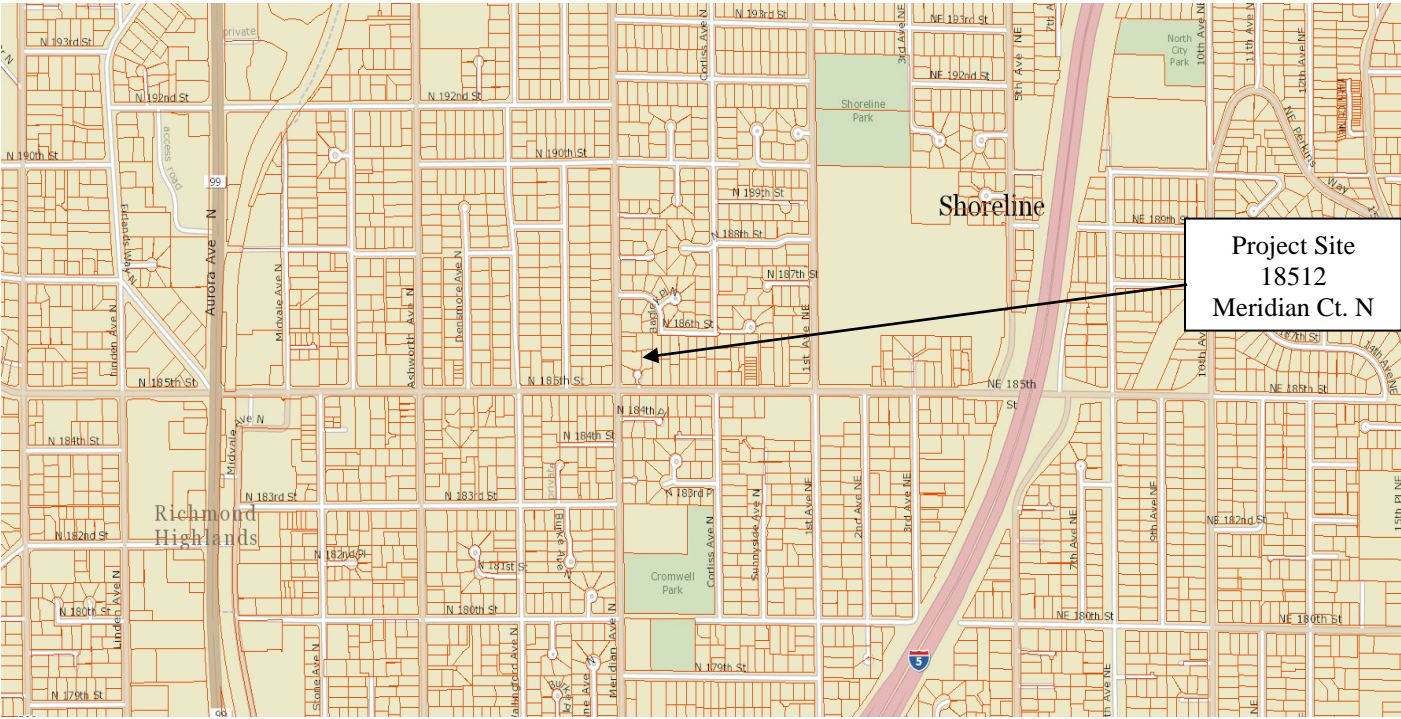

# Site Plan 18512 Meridian Ct. N

## Vicinity Map

To see the aerial map, go to [maps.shorelinewa.gov](http://maps.shorelinewa.gov) and enter the address.