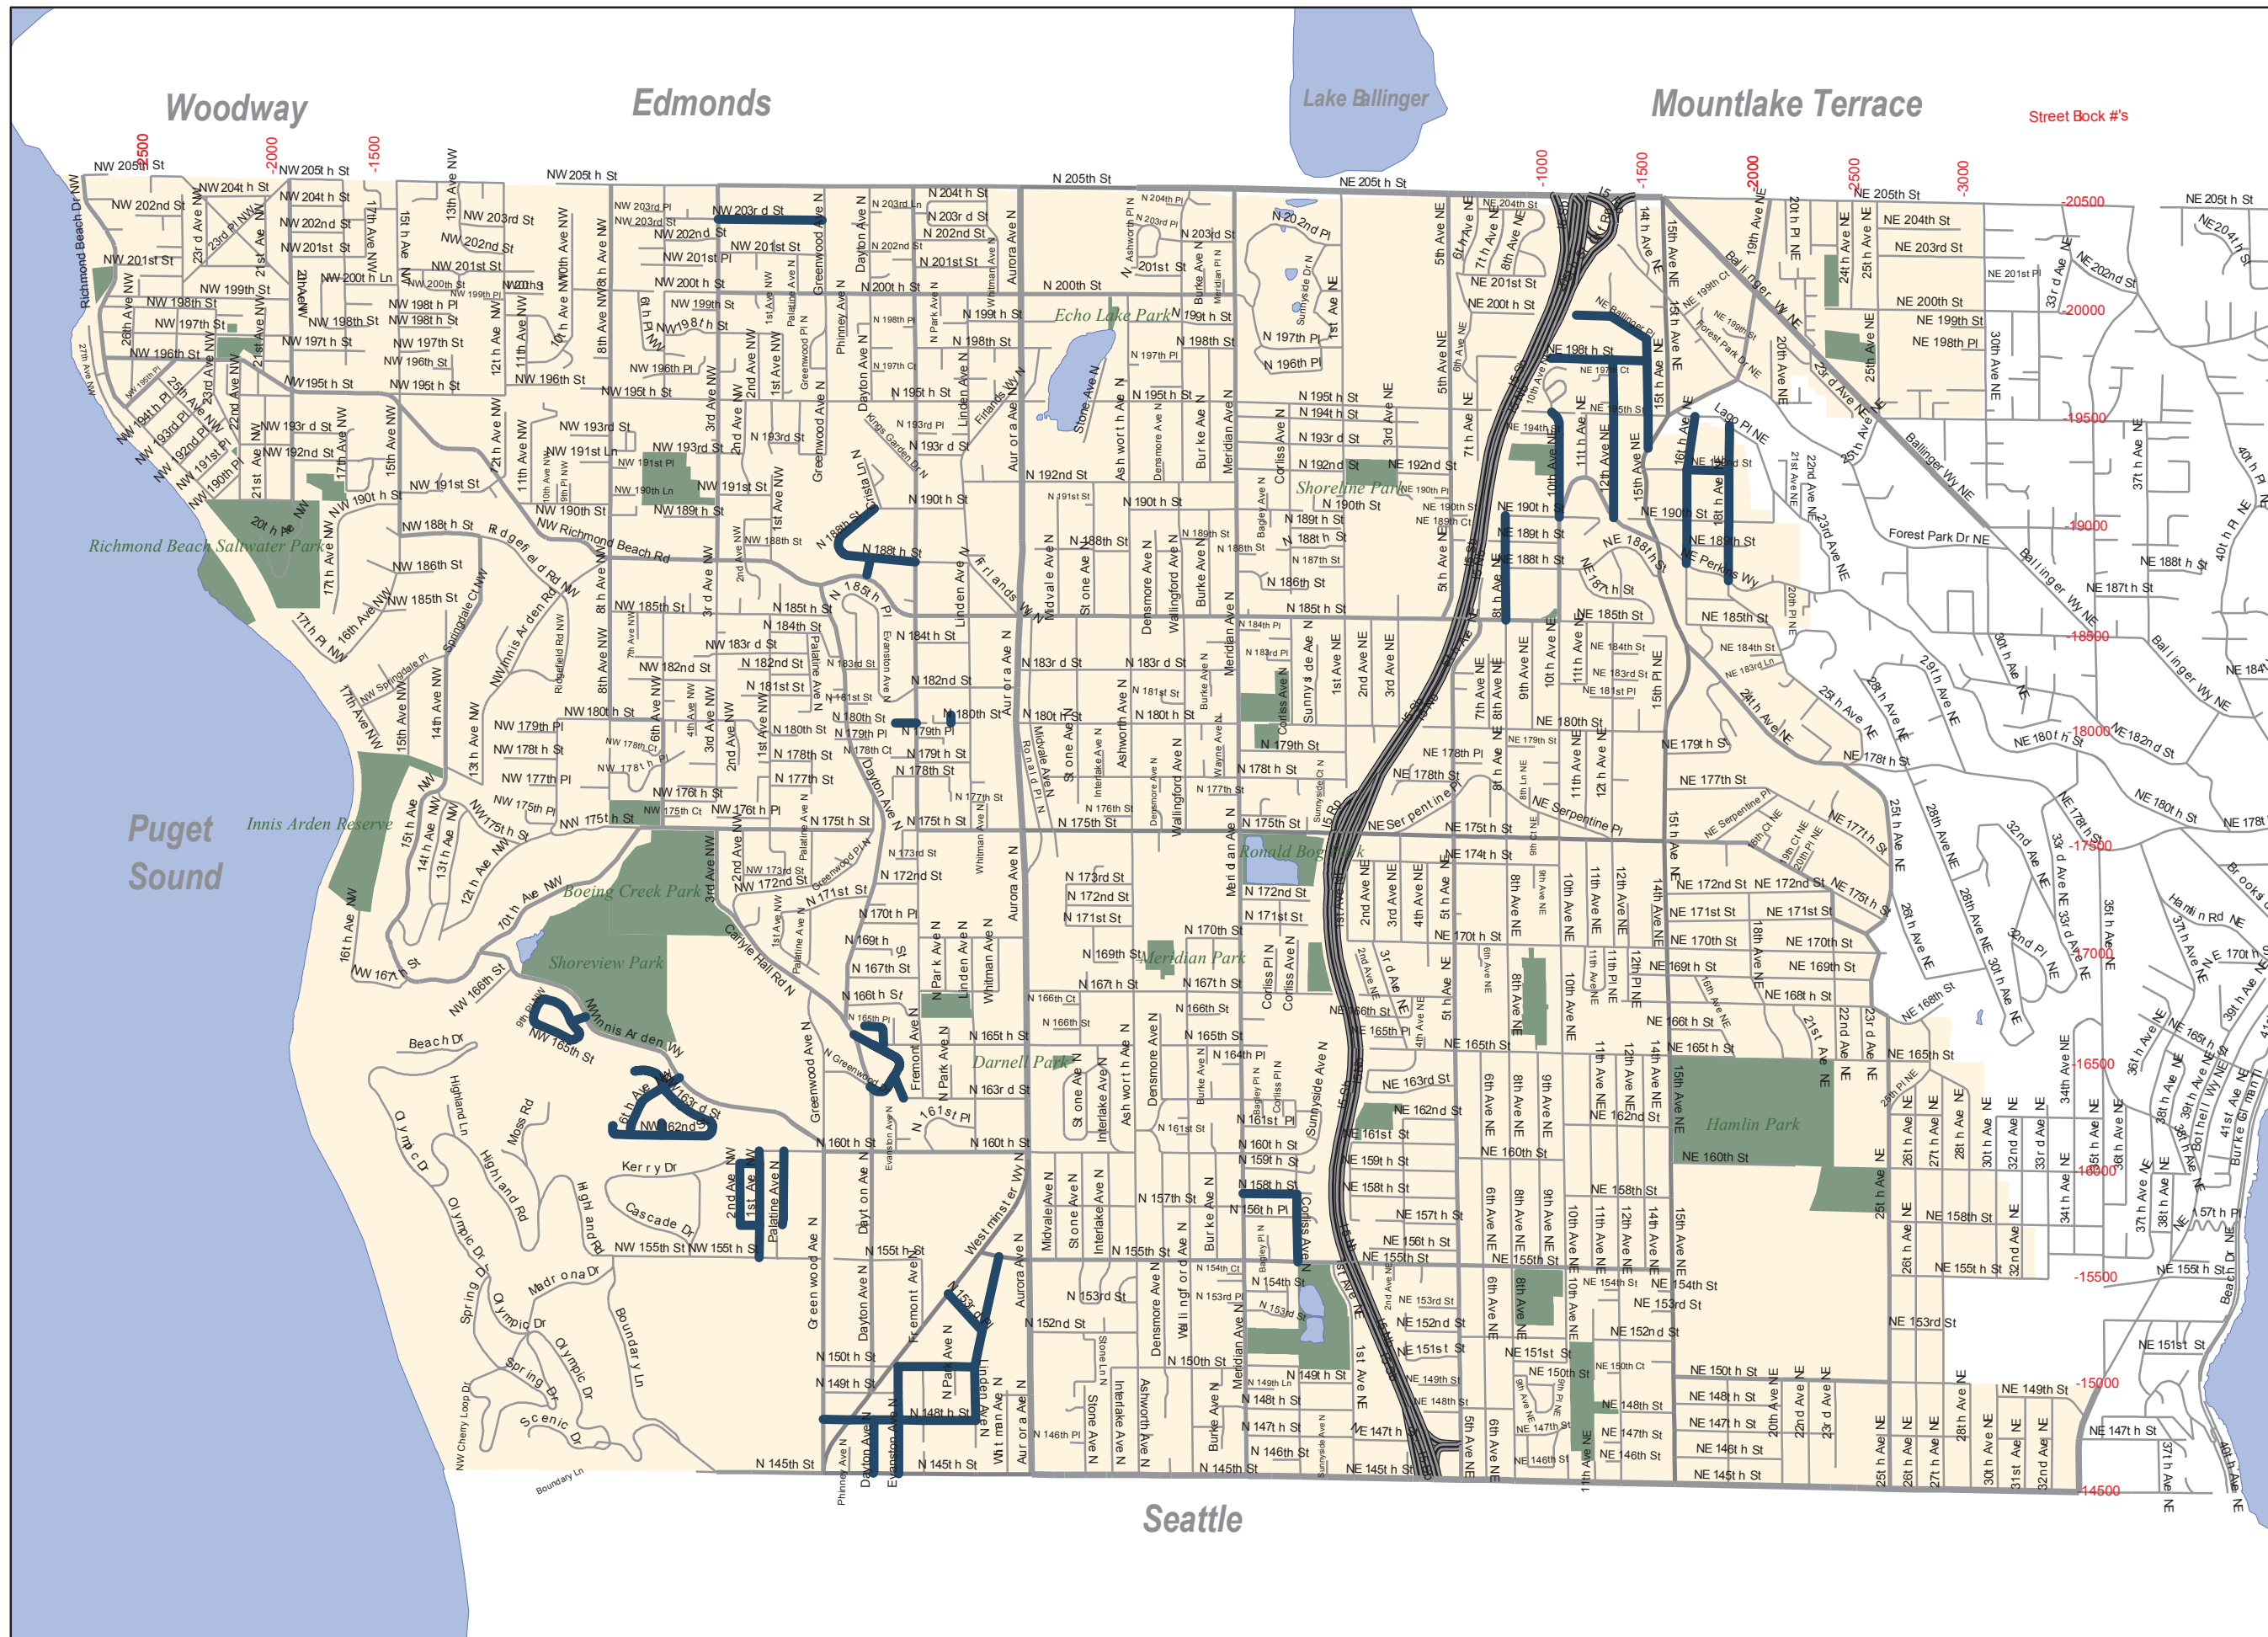

Woodway

Edmonds

Lake Ballinger

Mountlake Terrace

Street Book #'s

# Proposed Slurry 2005

— Slurry (6.8 miles)

No warranties of any sort, including accuracy, fitness, or merchantability, accompany this product.

Seattle