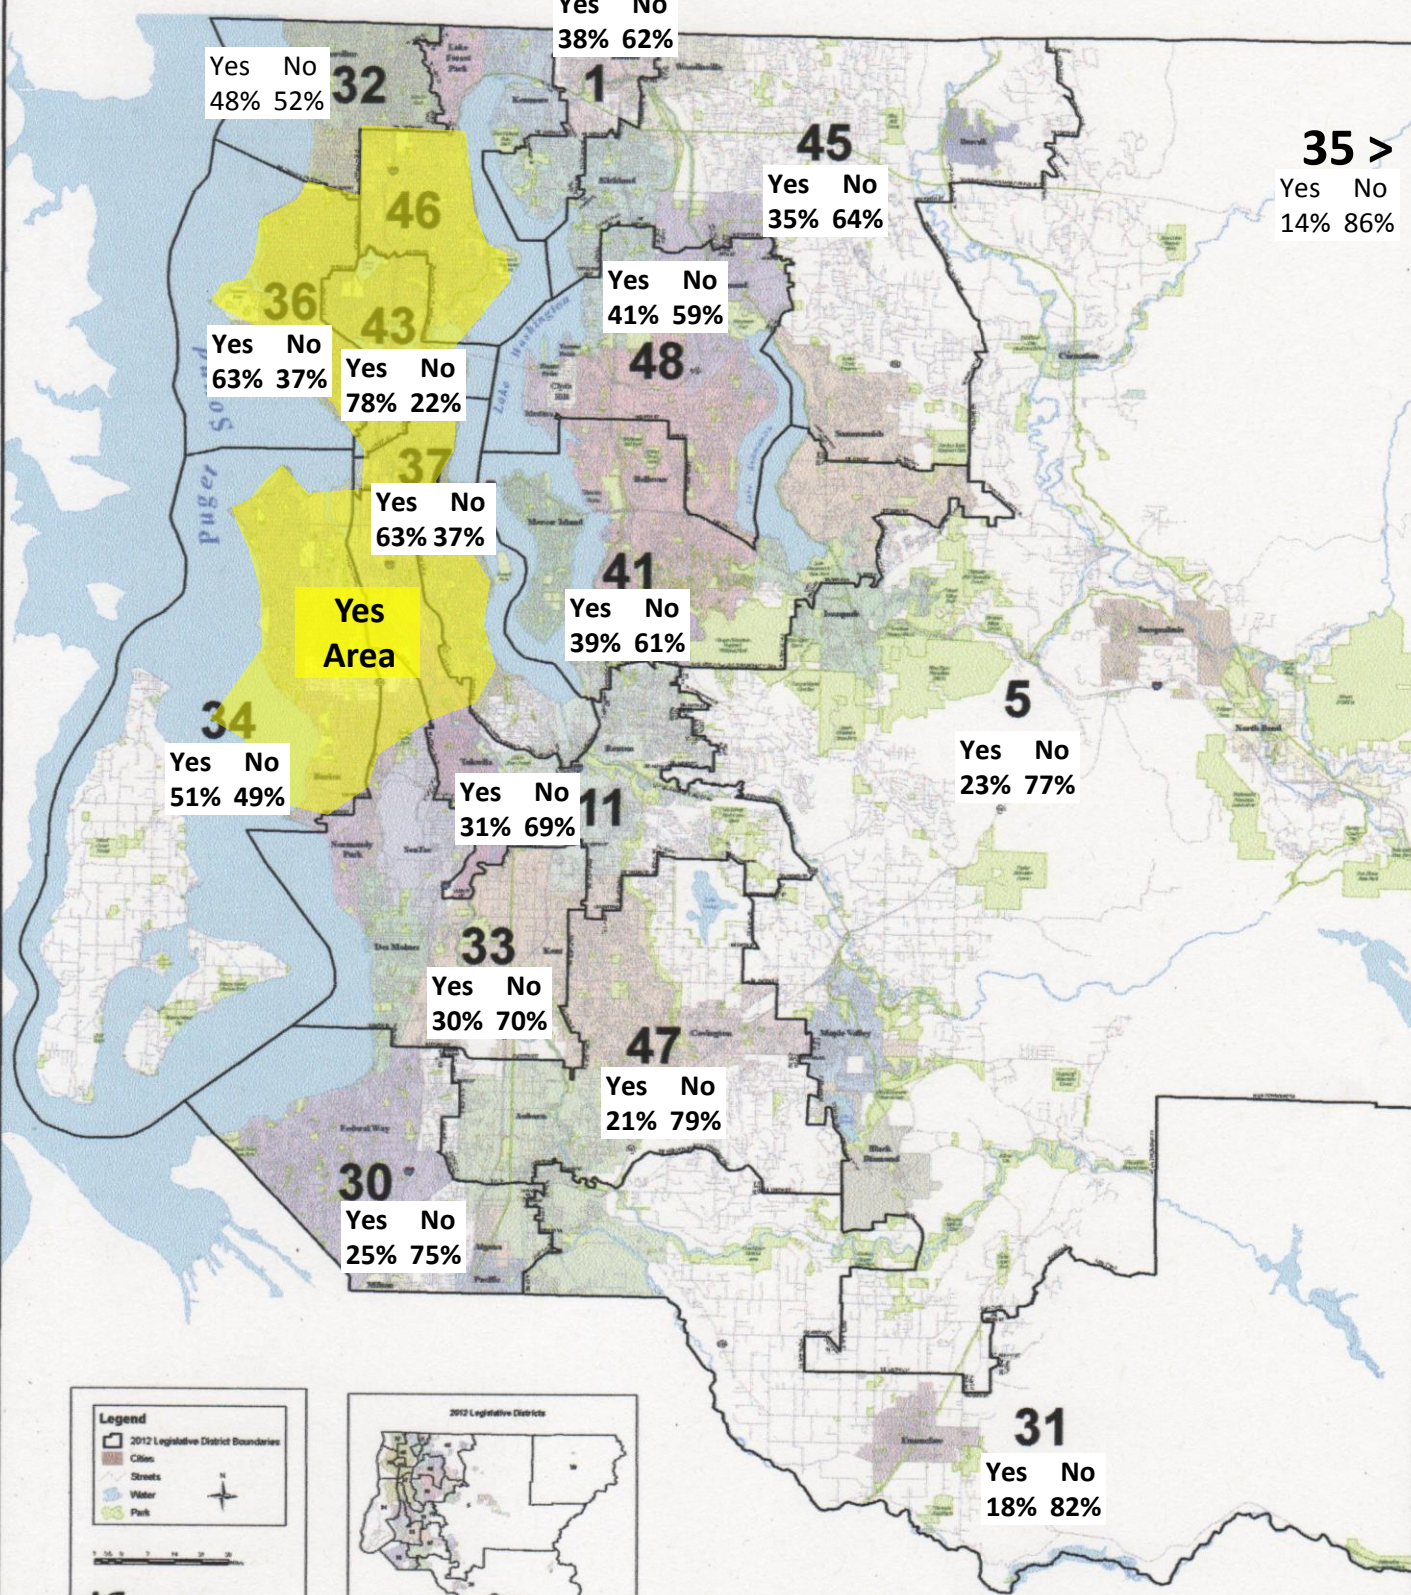

2012 Legislative Districts 2014 Prop 1 Vote Outcome

Legend

- 2012 Legislative District Boundaries
- Cities
- Streets
- Water
- Park