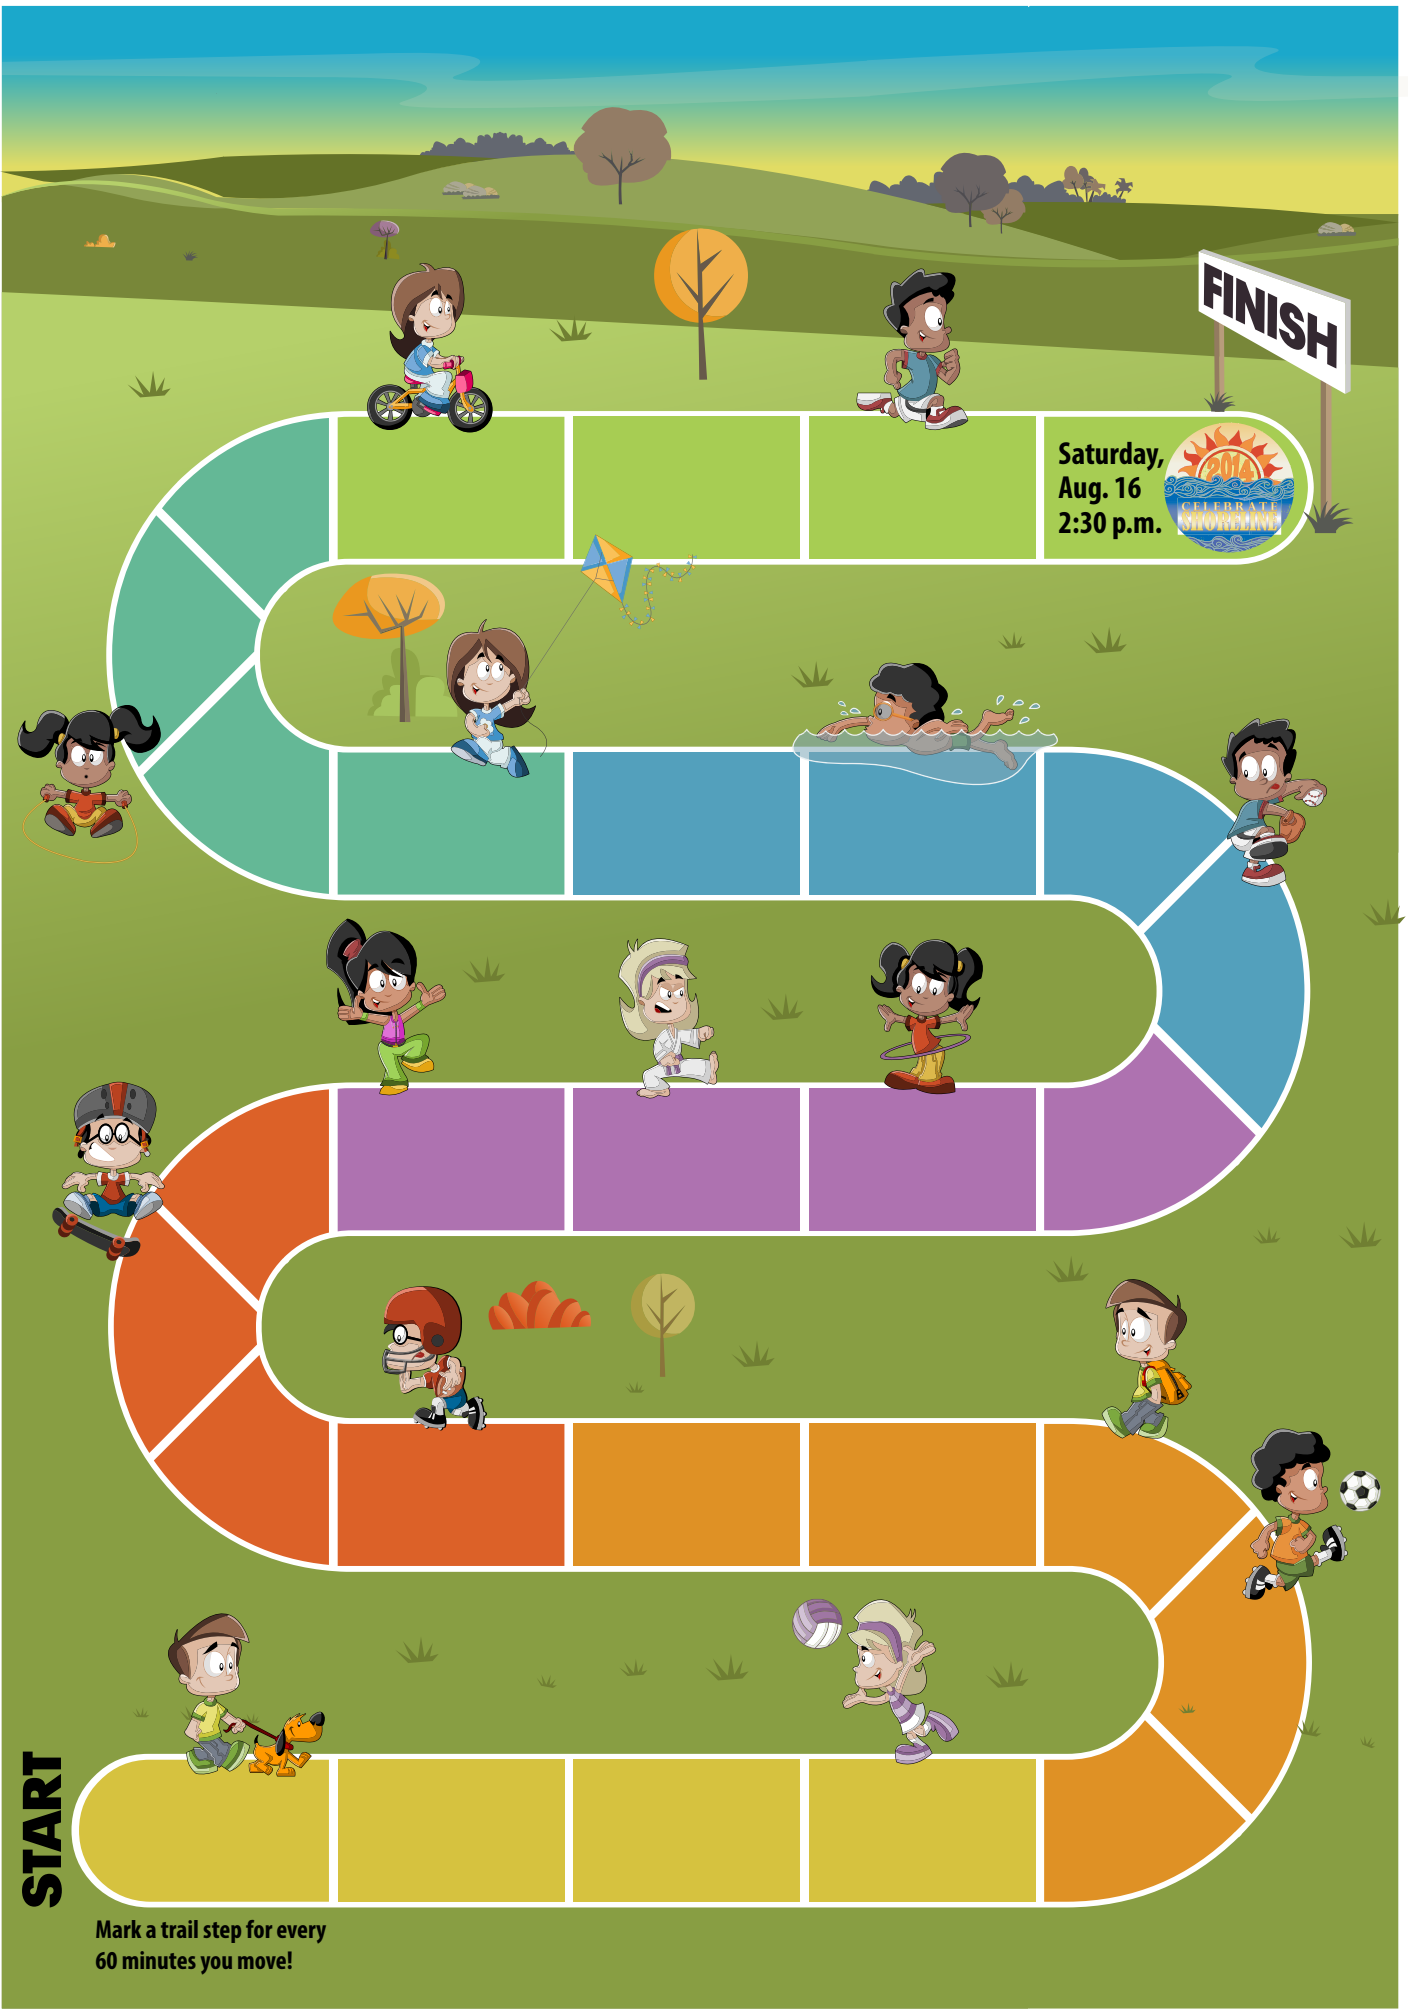

JUMP ROPE

TENNIS

SLIP N' SLIDE

SKIP

BIKE RIDE

SWIM

BASEBALL

RUN

DODGEBALL

HIKE

HULA HOOP

SOCCER

Saturday,
Aug. 16
2:30 p.m.

FINISH

START

Mark a trail step for every 60 minutes you move!

WALK

SKATEBOARD

PLAY TAG

HOPSCOTCH

Turn it in, you may win!

NAME _____

HOW TO PLAY

Your challenge is to:

1. Move 60 minutes every day.
2. Mark a trail step for each 60 minutes you move.
3. Turn in your challenge sheet at the Celebrate Shoreline Festival for a chance to win one of four scooters. You **MUST** be present to win!