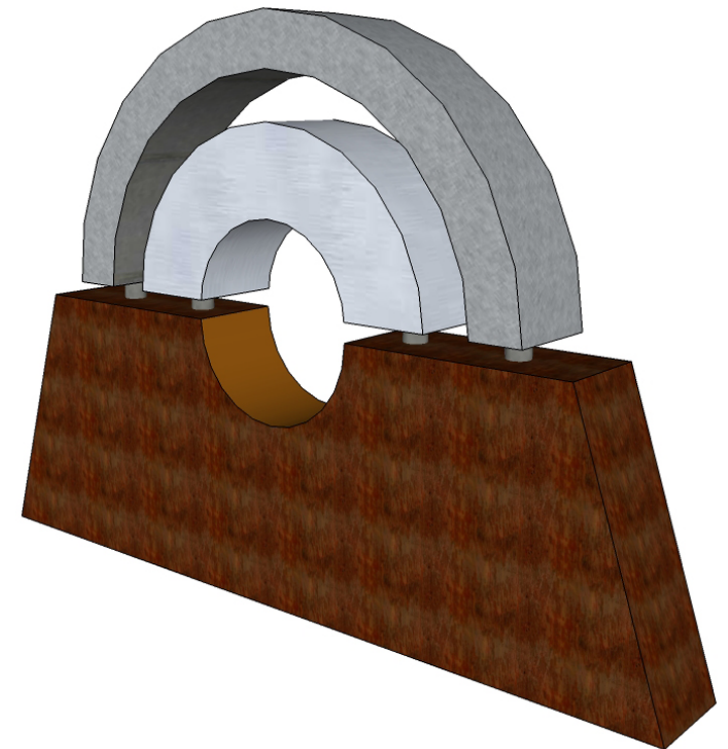

Sunset School Park; Sunset

Combined Metals Sculpture; Weathering, Stainless & Galvanizes Steel

Approximate Dimensions; 72" X 96" X 18"