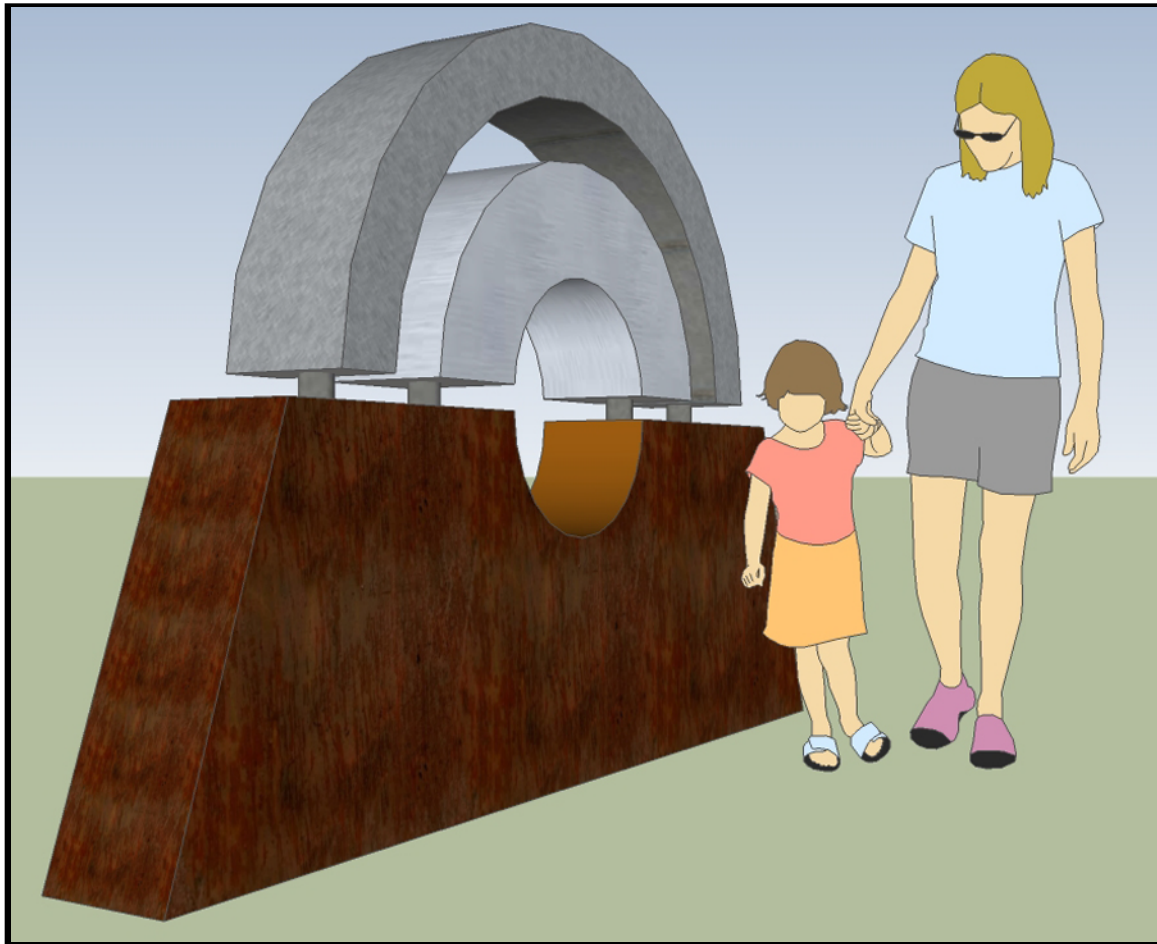

Sunset School Park; Sunset

Combined Metals Sculpture; Weathering, Stainless & Galvanizes Steel

Approximate Dimensions; 72" X 96" X 18"