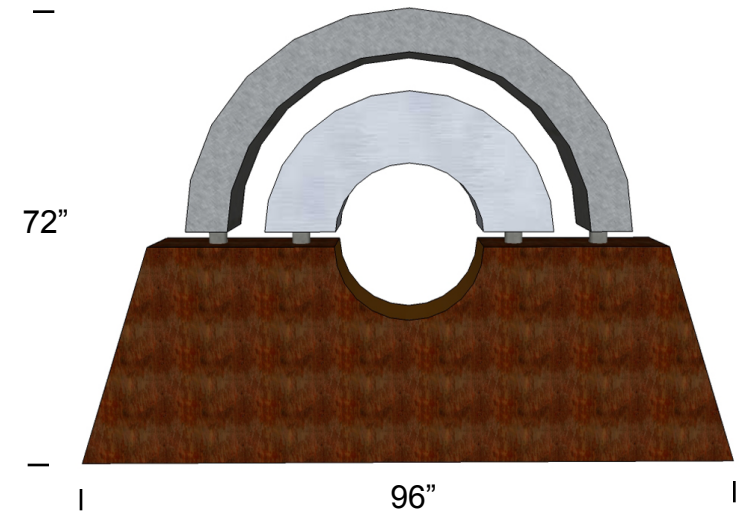

Sunset School Park; Sunset

Combined Metals Sculpture; Weathering, Stainless & Galvanizes Steel

Approximate Dimensions; 72" X 96" X 18"