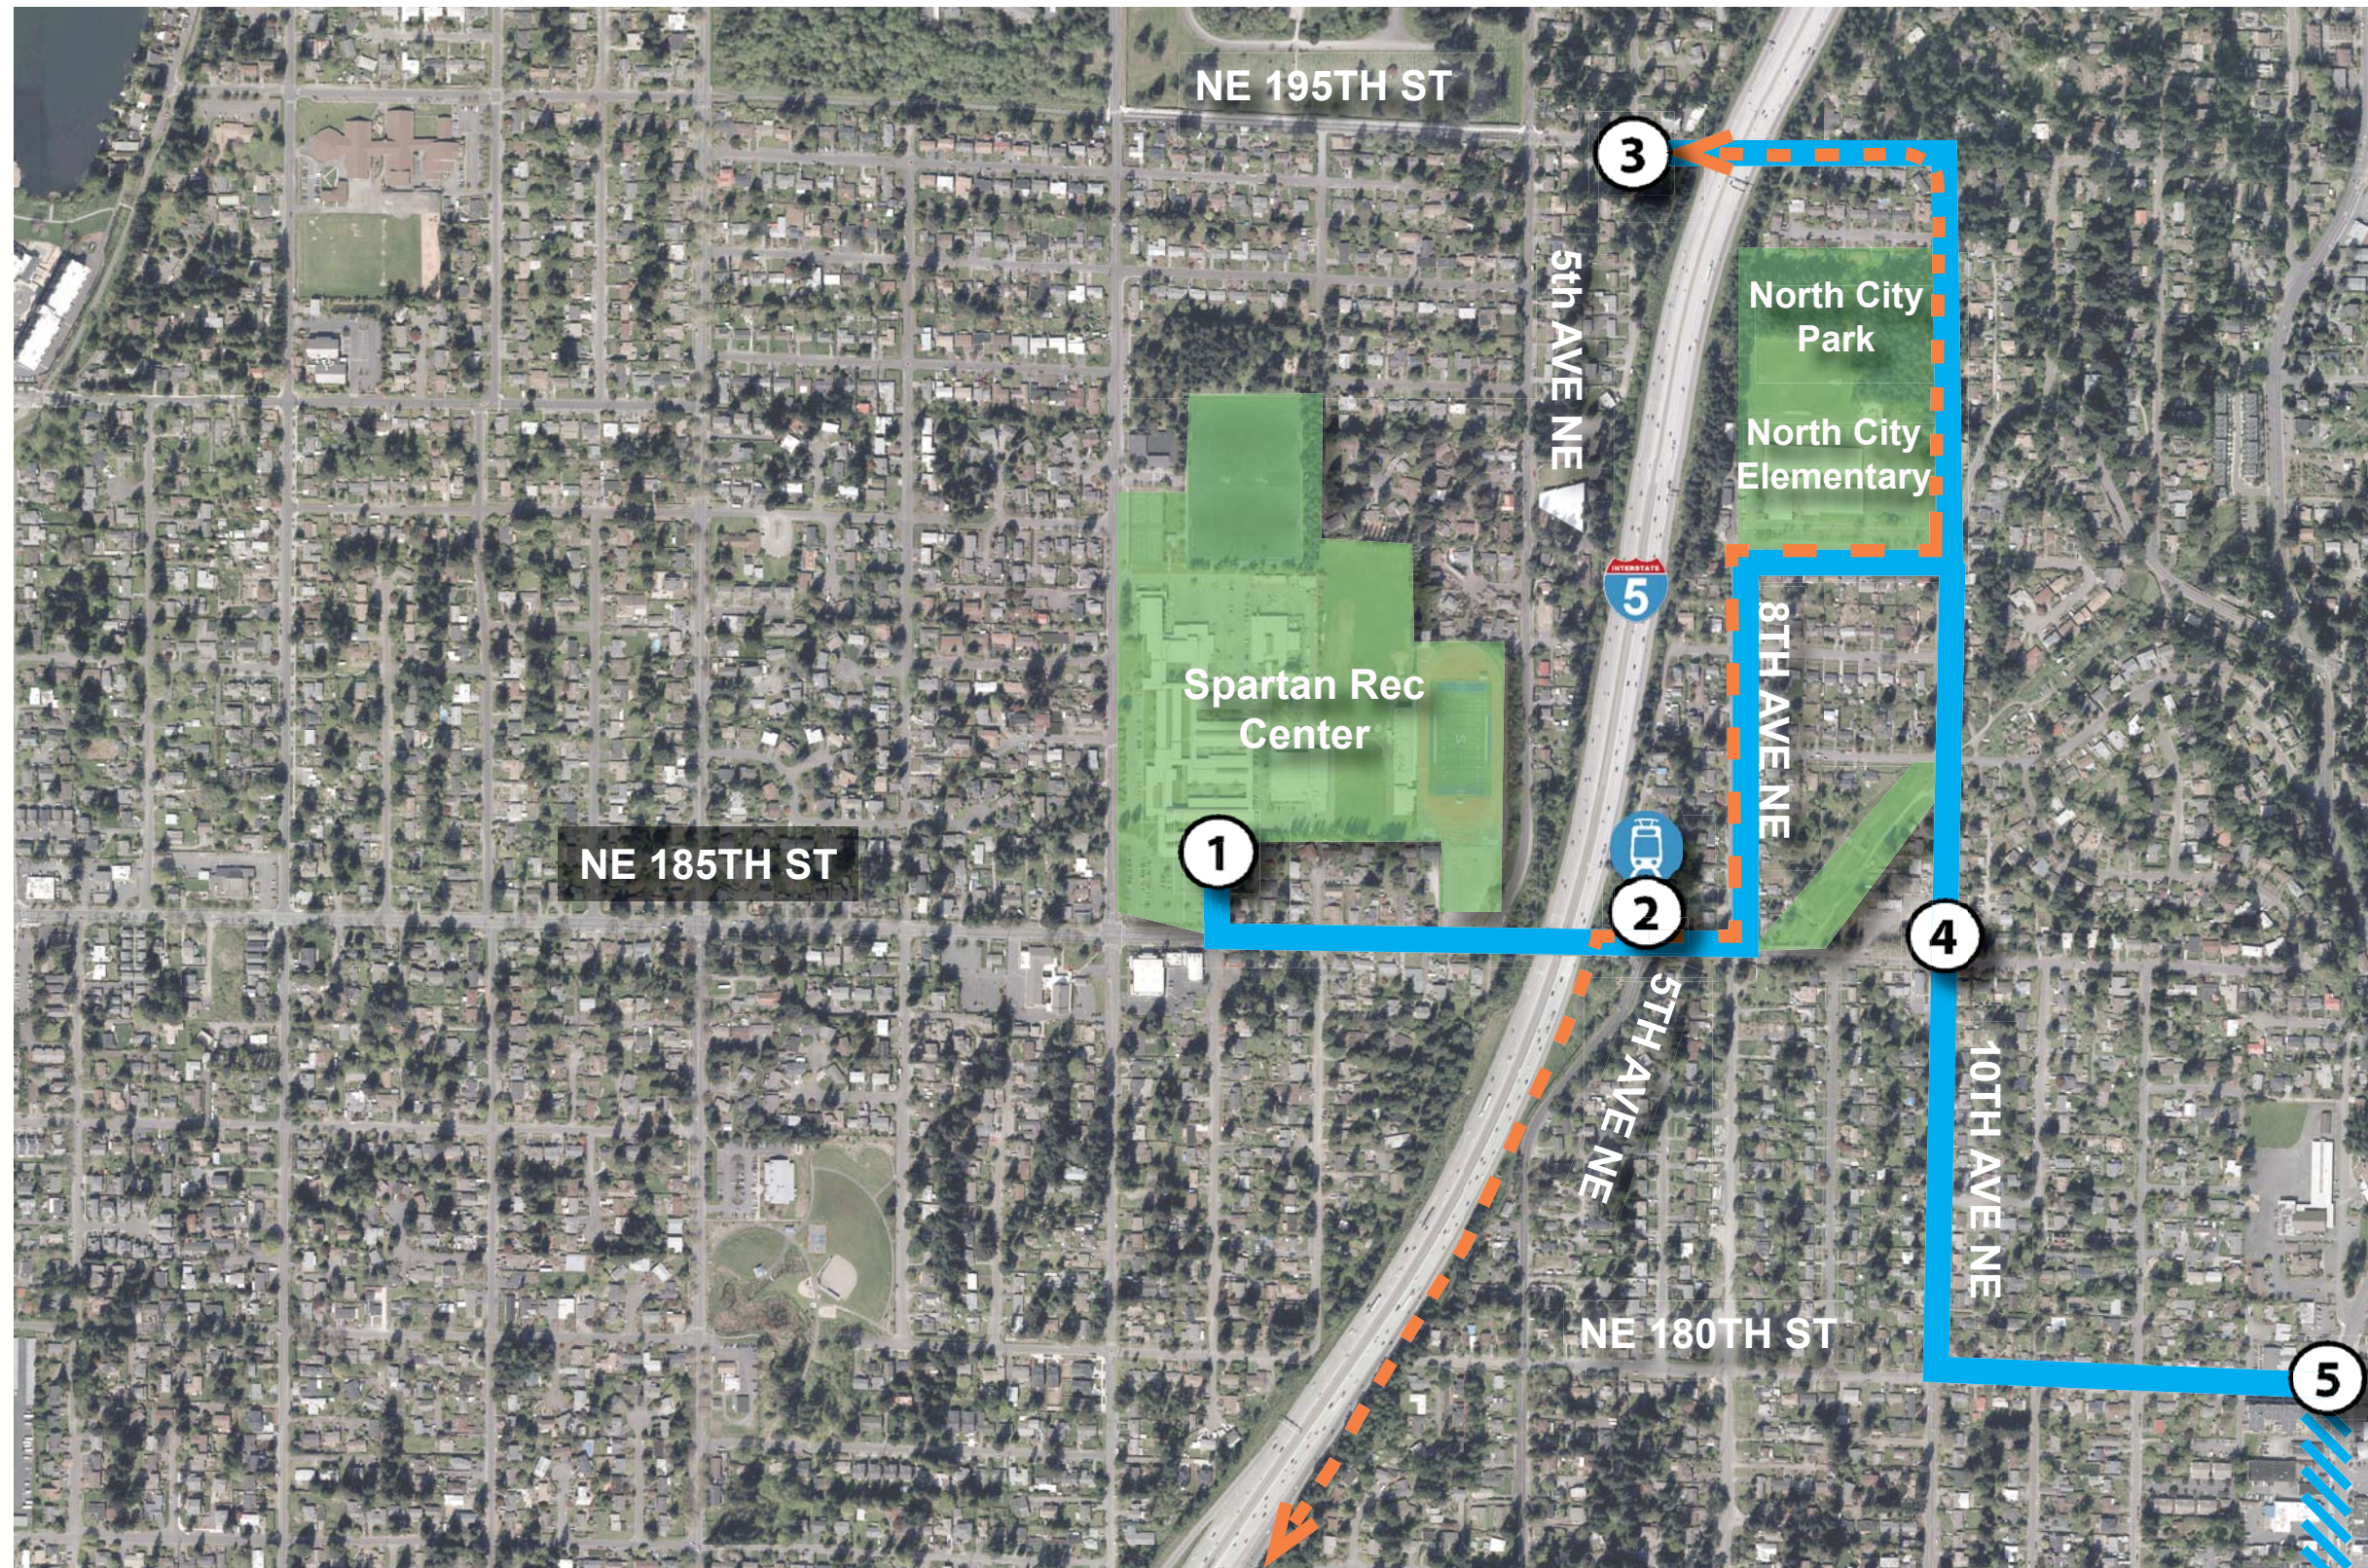

185TH STREET

Multimodal Corridor Strategy

WALK

TOUR SCHEDULE

Spartan Rec Center
202 NE 185th St, Shoreline
4 - 6:30 pm, October 1st

- 4:00 pm** Start:
Spartan Rec Center -
Cascade Room
- 4:30 pm** Tour (2 miles +)
- 5:30 pm** Discussion:
Easy Monkey Taphouse
17537 15th Ave NE
- 6:30 pm** End

- 1** Start
- 2** NE 185th St & 8th Ave NE
- 3** 195th St Ped Bridge
- 4** NE 185th St &
10th Ave NE Intersection
- 5** NE 180th St & 15th Ave NE

For more information contact:
John Stewart
director@feetfirst.org or (206) 658-3700

FEET FIRST WALK & TALK

185th St Multimodal Corridor Strategy
Tuesday, October 1, 2019
4:00 to 6:30 p.m.

LEGEND

-  Shoreline North / 185th Station
-  Walk Tour Stops

-  Walk Tour Route
-  Trail Along the Rail

1"=600' 0' 300' 600' 1200'

Walk 1000 feet to
Easy Monkey Taphouse