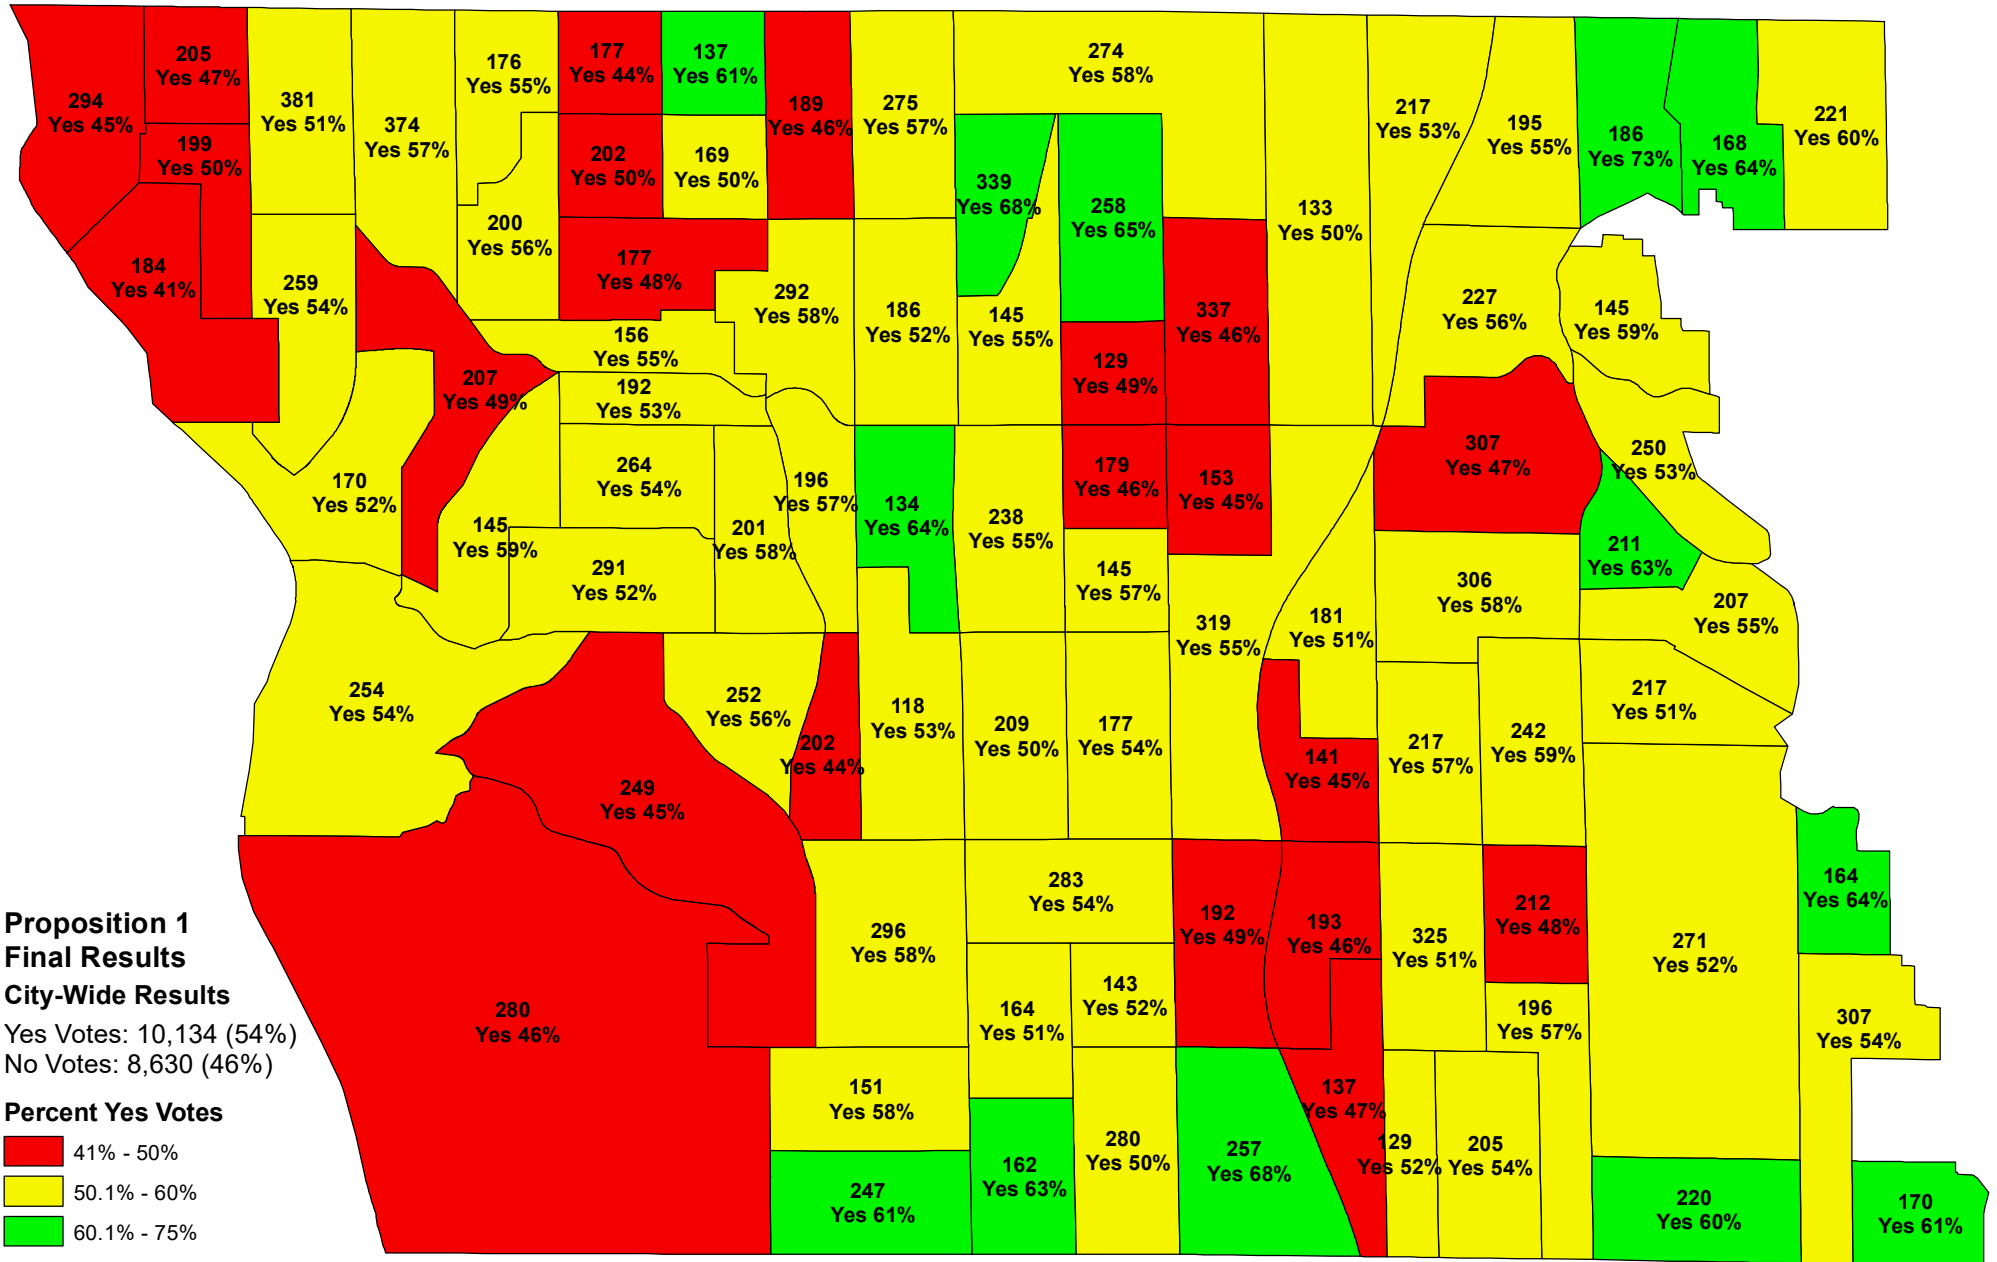

Shoreline Prop 1 Final Results

By Precinct

This map is not an official map. No warranty is made concerning the accuracy, currency, or completeness of data depicted on this map.
Request #23630 | As of 12/3/2019