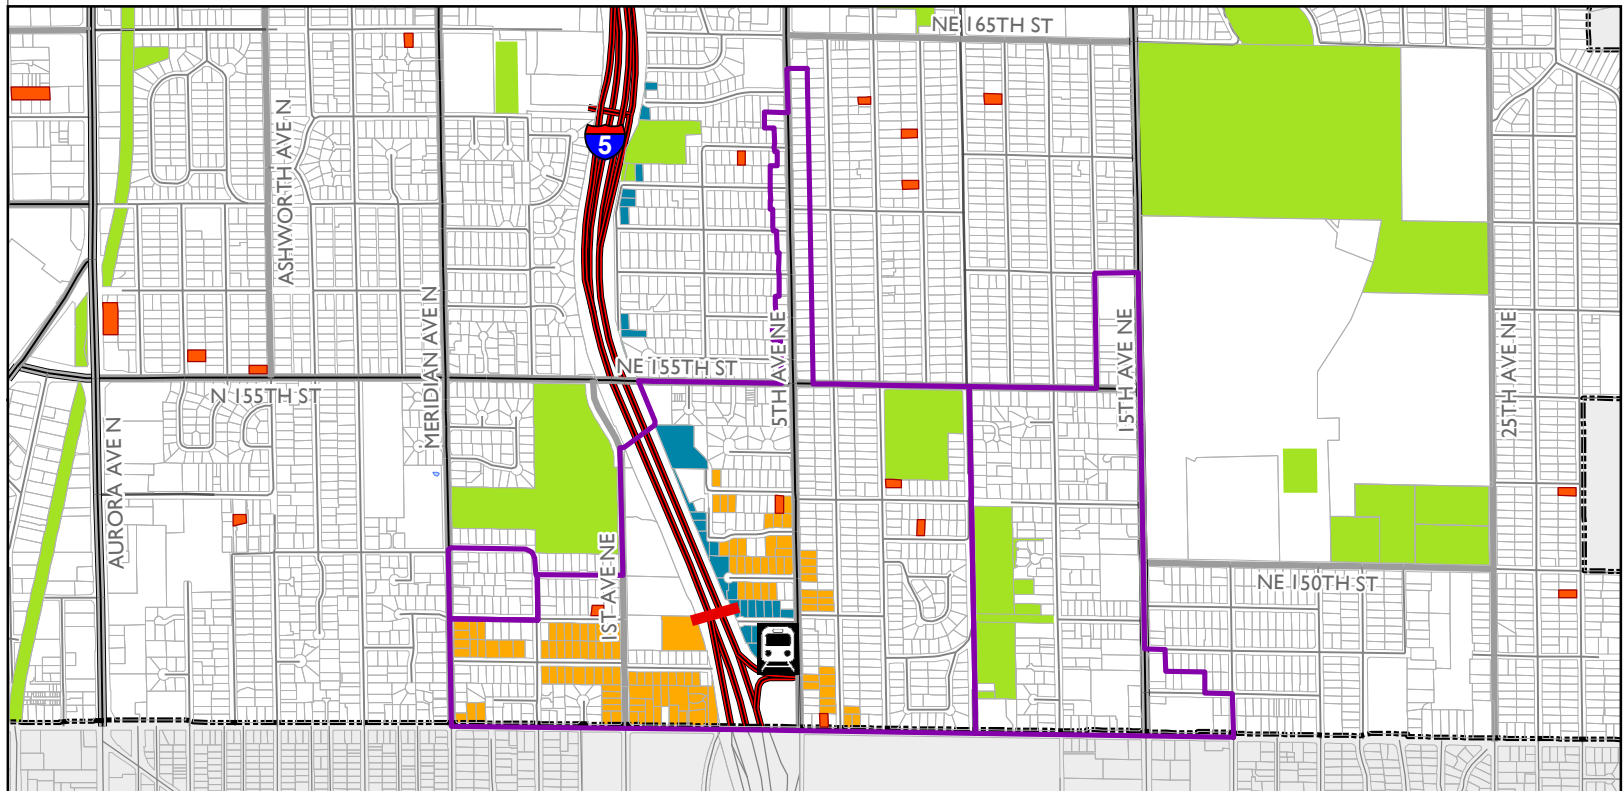

Geographic Information System

Light Rail Station Area Assemblages and Recent Real Estate Transactions

(For internal planning purposes only
DO NOT DISTRIBUTE)

Legend

-  Light Rail Station
-  Pedestrian Bridge
-  Real Estate Transaction
-  Station Subarea
-  Sound Transit Property
-  Planned Assemblage
-  Shoreline Park
-  Open Water

This map is not an official map. No warranty is made concerning the accuracy, currency, or completeness of data depicted on this map.