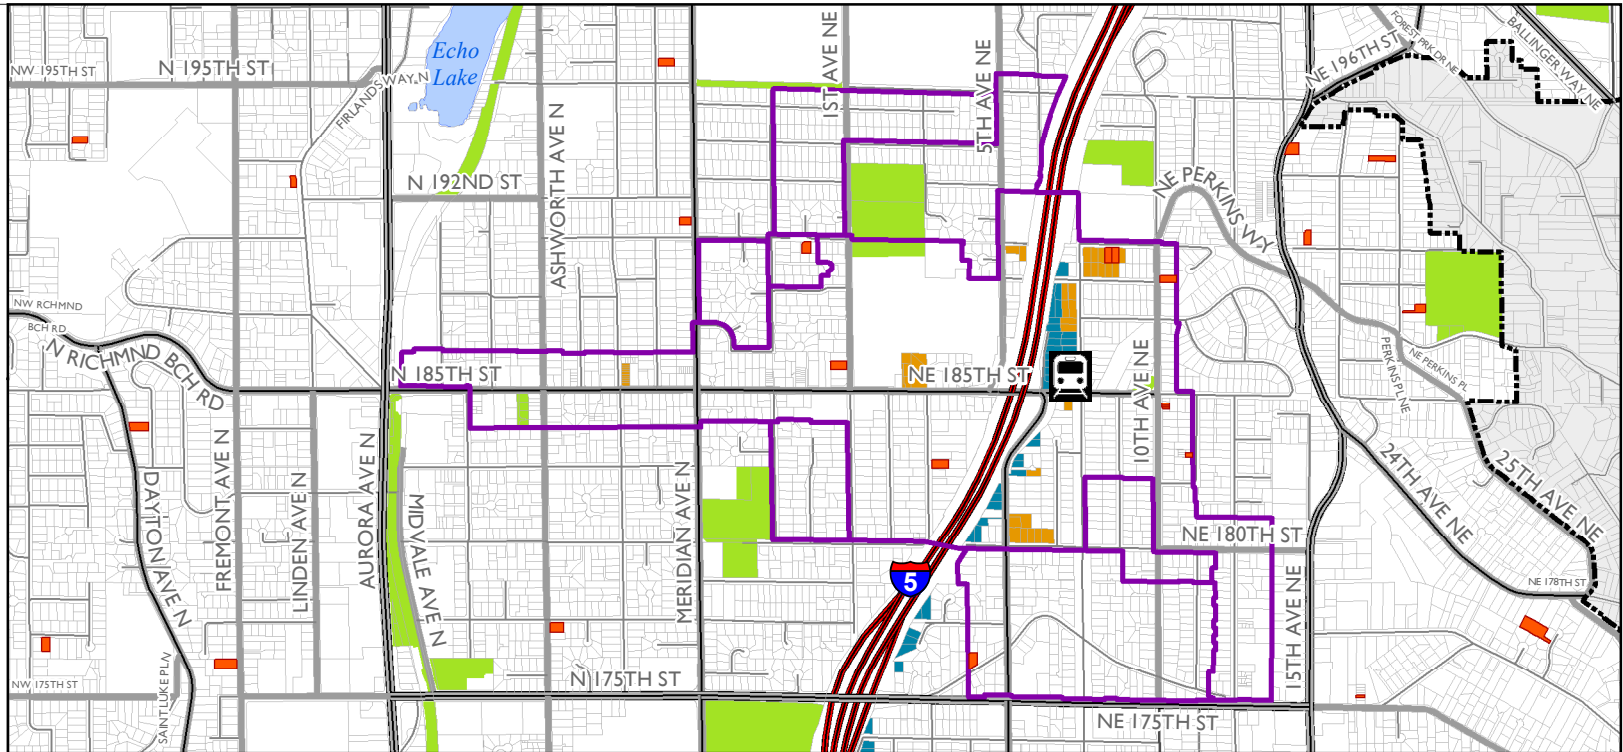

Geographic Information System

Light Rail Station Area Assemblages and Recent Real Estate Transactions

(For internal planning purposes only
DO NOT DISTRIBUTE)

Legend

-  Light Rail Station
-  Pedestrian Bridge
-  Real Estate Transaction
-  Station Subarea
-  Sound Transit Property
-  Planned Assemblage
-  Shoreline Park
-  Open Water

This map is not an official map. No warranty is made concerning the accuracy, currency, or completeness of data depicted on this map.