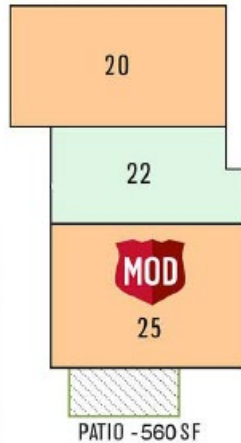

SHOPS E2

SHOPS E1

Color Legend

- Leased
- LOI Negotiations
- Available
- Lease Negotiations

WESTMINSTER WAY N