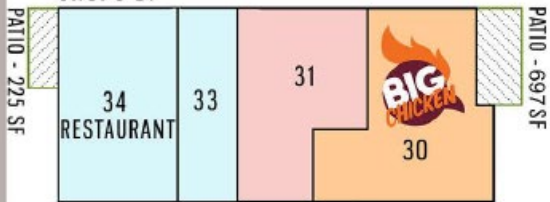

SHOPS E2

SHOPS E1

Color Legend

- Leased
- LOI Negotiations
- Available
- Lease Negotiations

WESTMINSTER WAY N