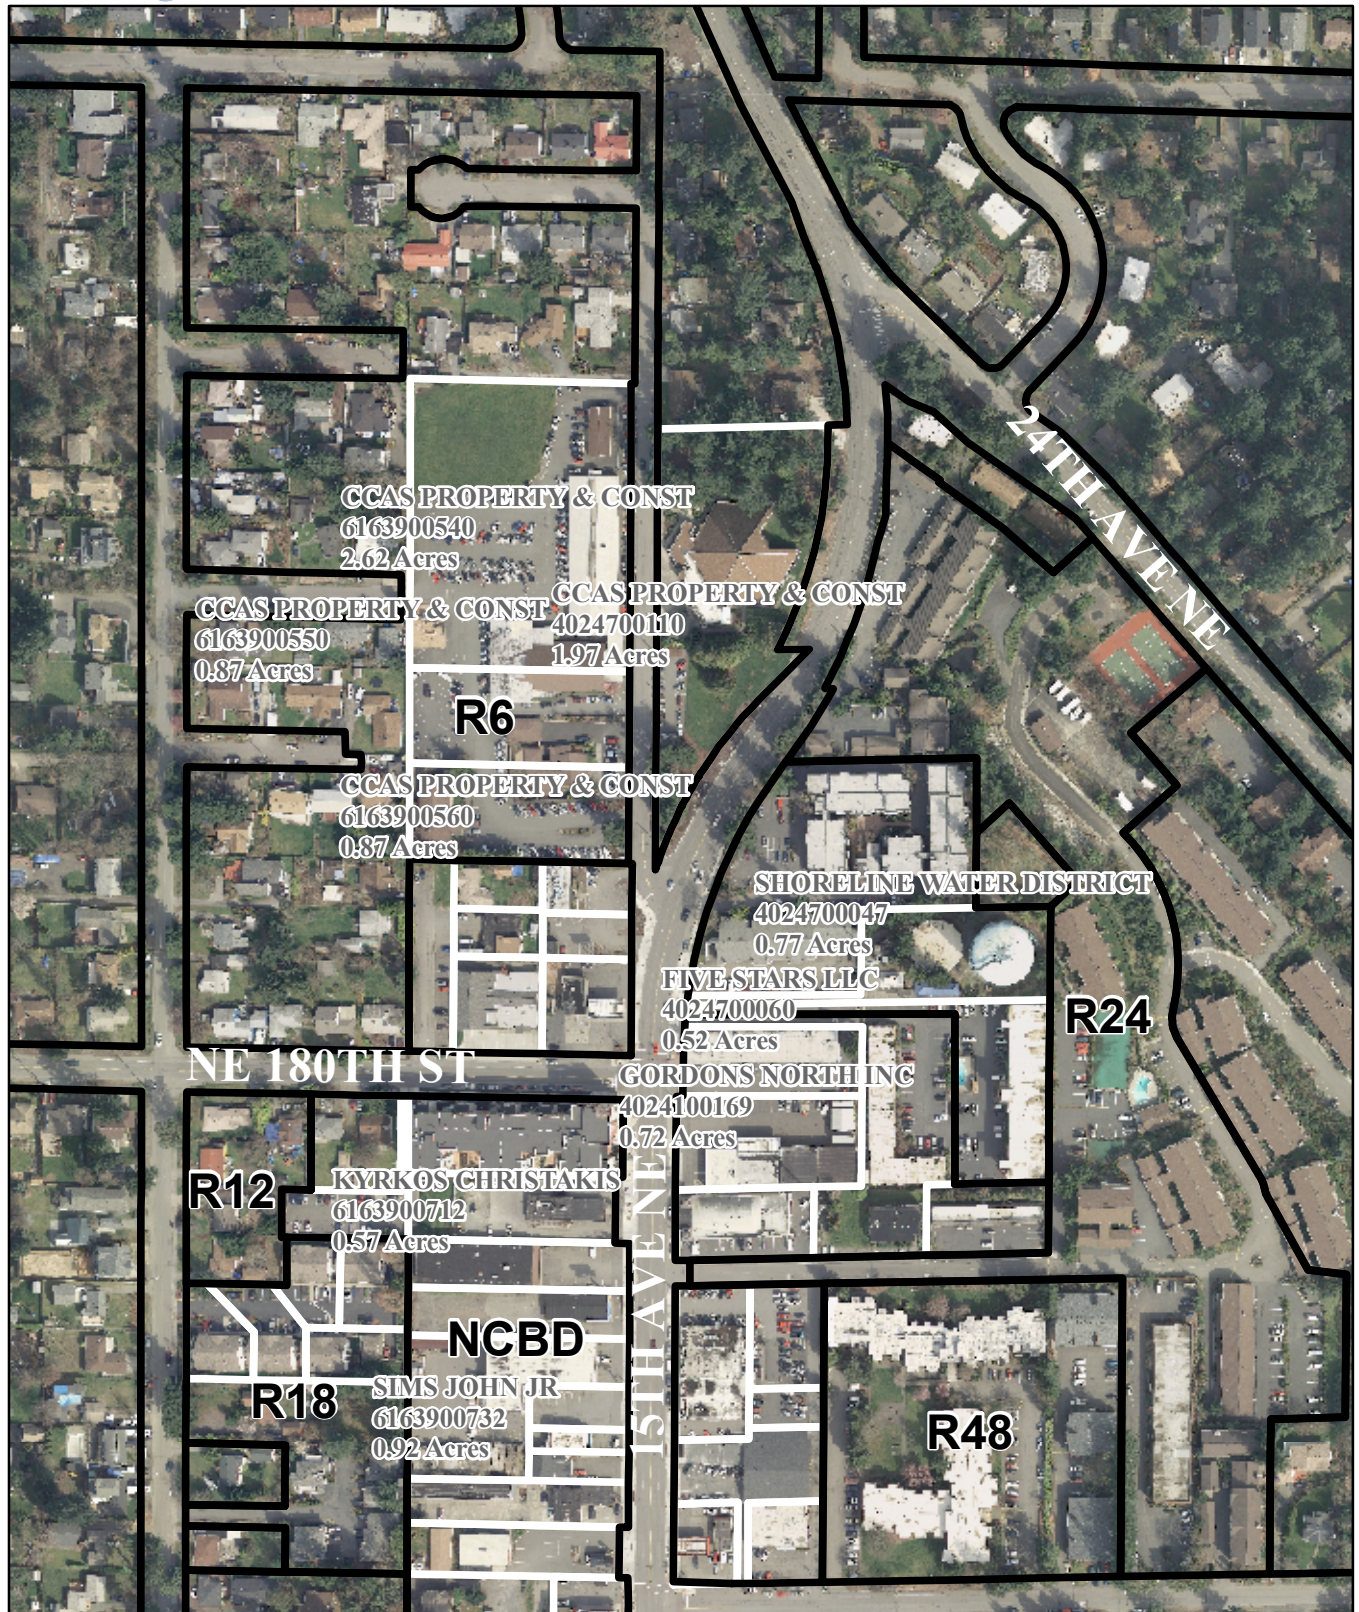

NCBD North

Shows zoning updates through September, 17, 2010.
Aerial Photography acquired March, 2009.

Click "Business" at shorelinewa.gov for downloadable maps and demographics

Dan Eernisse, Economic Development Manager deernisse@shorelinewa.gov O: 206.801.2218 M: 206.391.8473