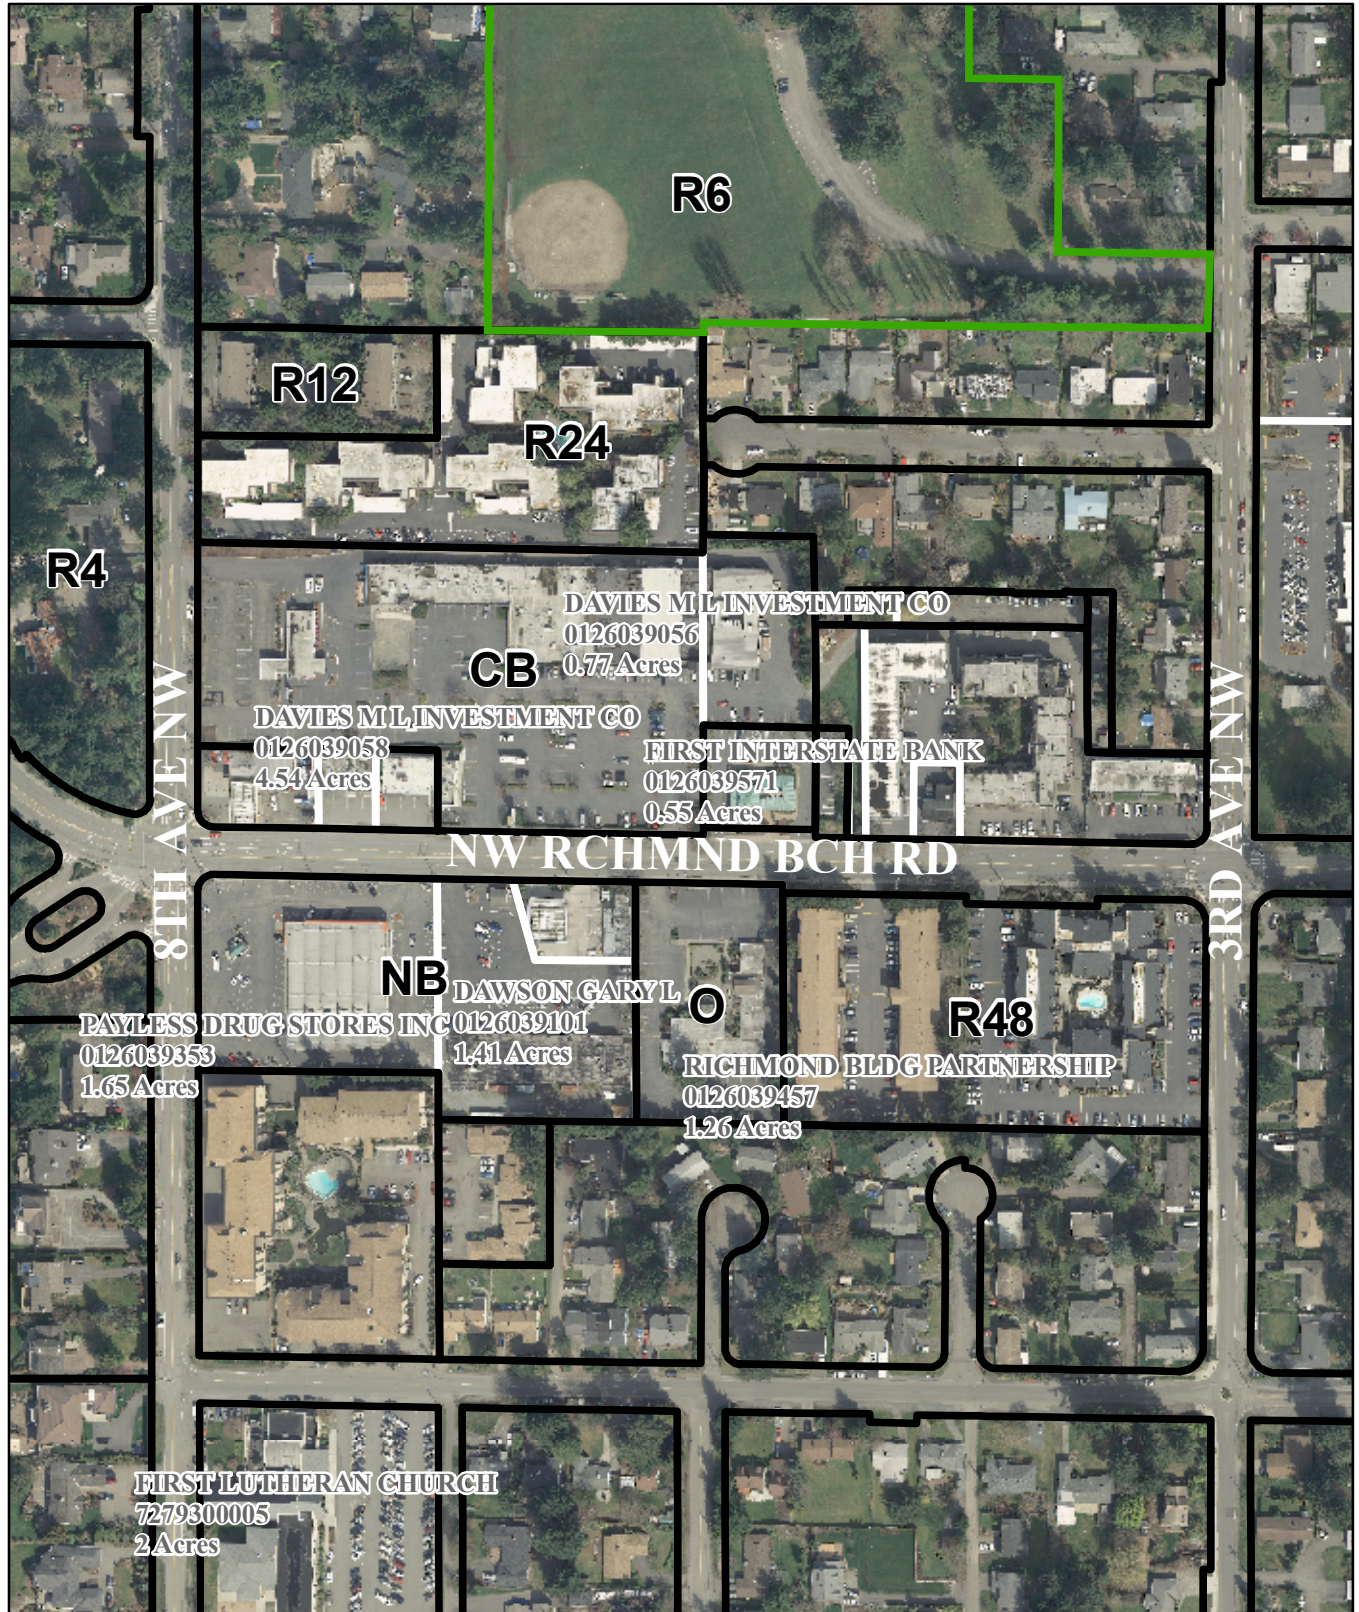

Richmond Highlands

Shows zoning updates through September, 17, 2010.
Aerial Photography acquired March, 2009.

Click "Business" at shorelinewa.gov for downloadable maps and demographics

Dan Eernisse, Economic Development Manager deernisse@shorelinewa.gov O: 206.801.2218 M: 206.391.8473