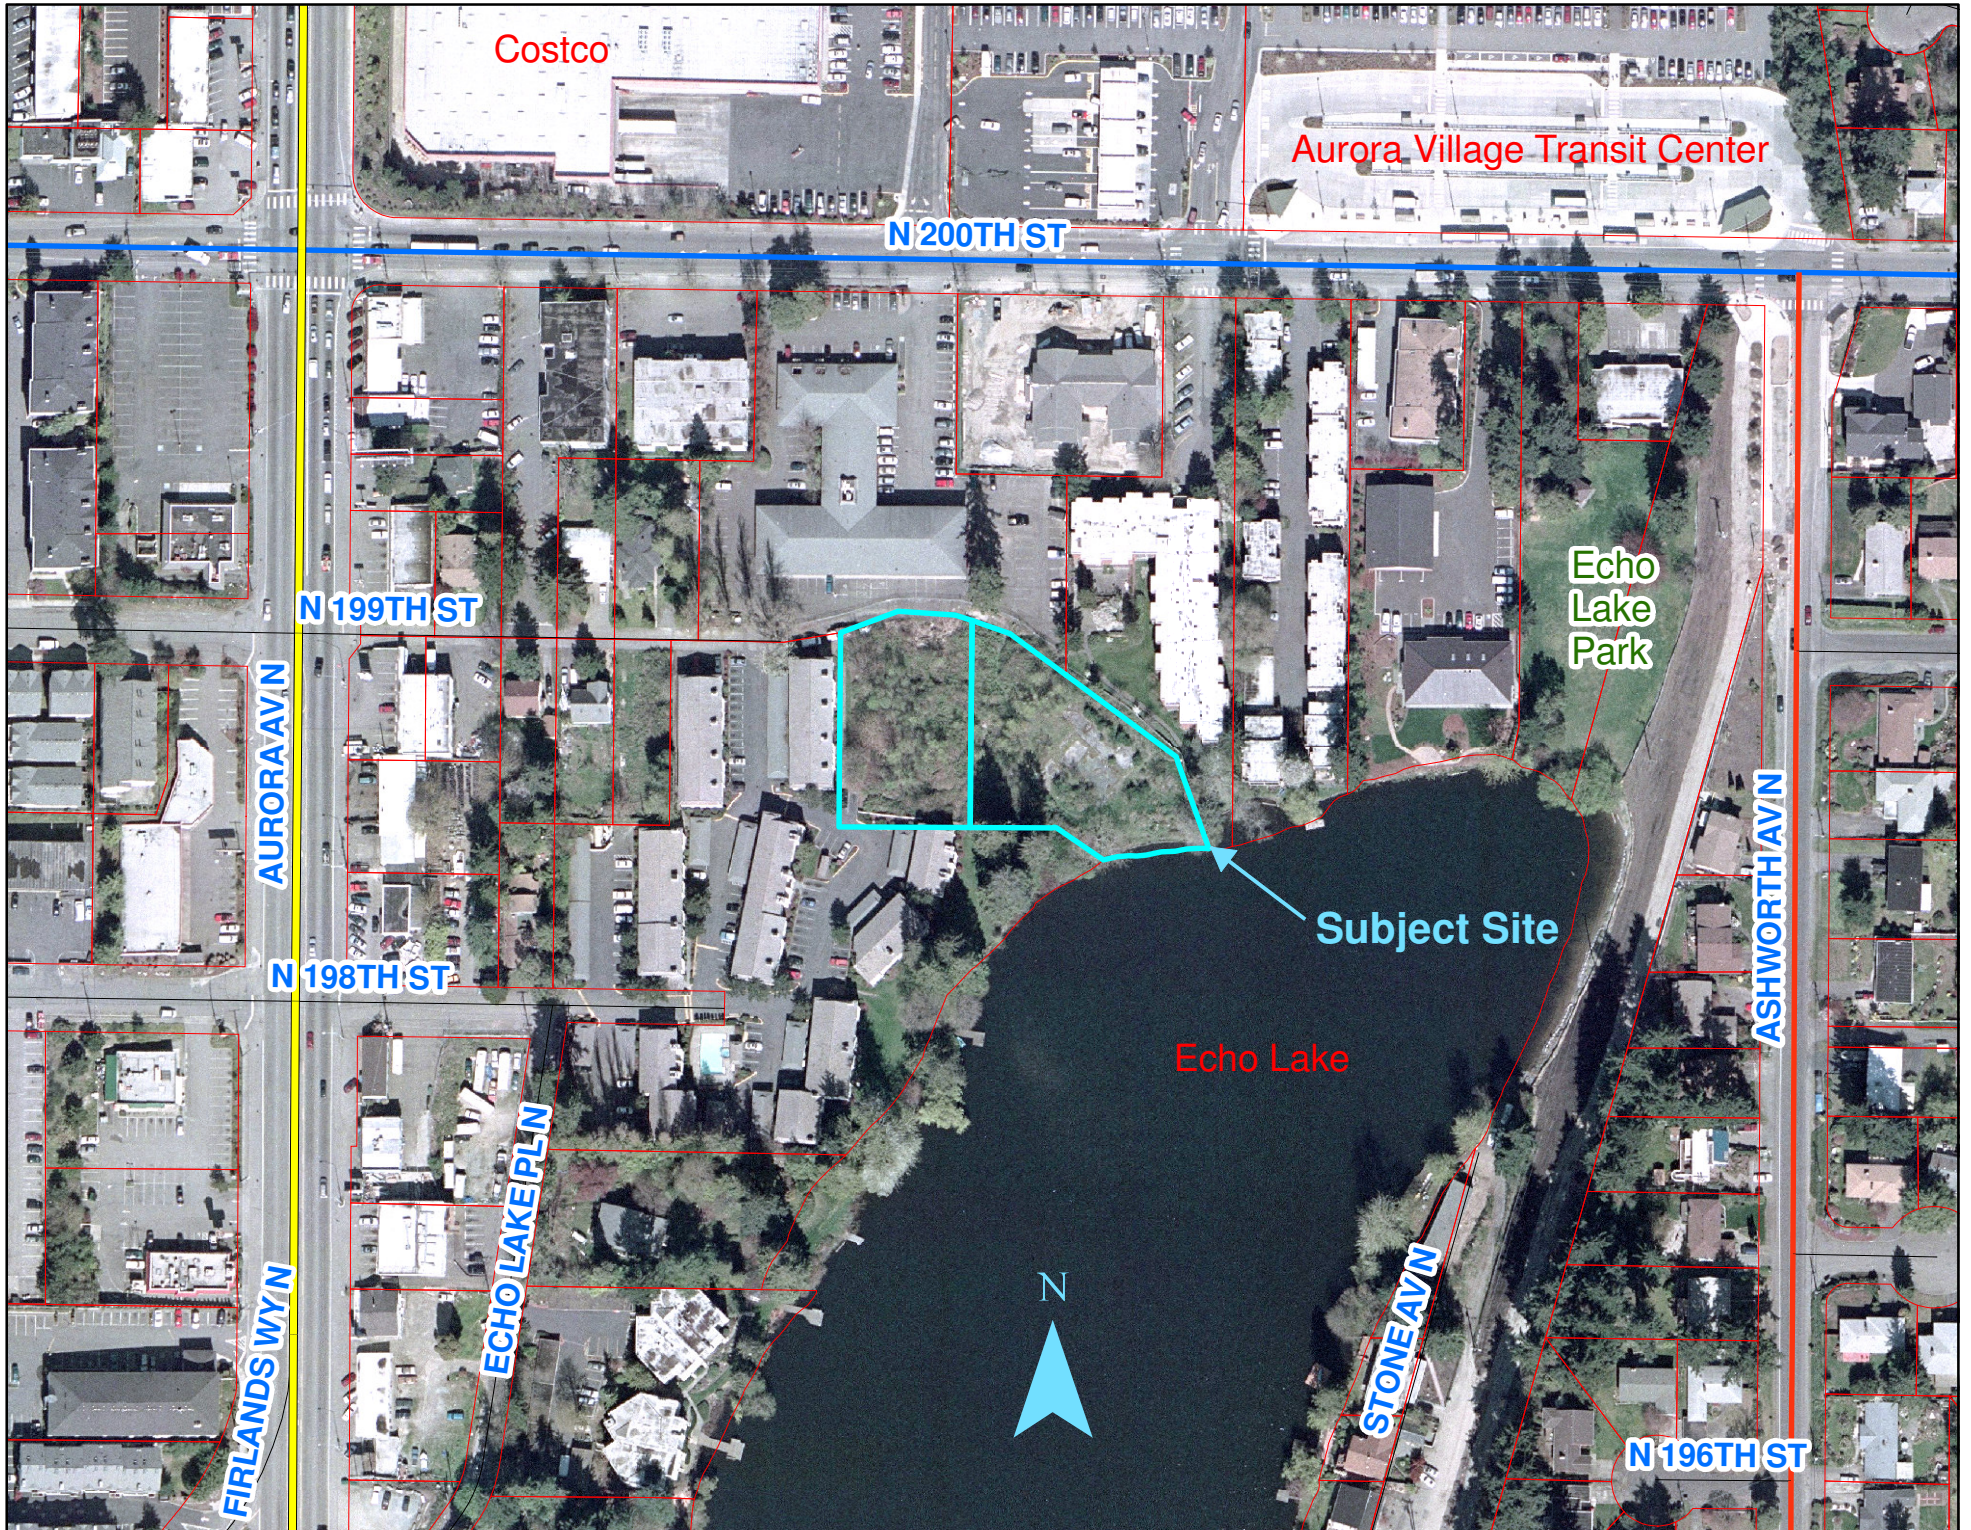

ATTACHMENT A:
VICINITY MAP

This page left blank intentionally

Costco

Aurora Village Transit Center

N 200TH ST

N 199TH ST

Echo Lake Park

AURORA AVN

N 198TH ST

Subject Site

ASHWORTH AVN

Echo Lake

N

FIRLANDS WYN

ECHO LAKE PLN

STONE AVN

N 196TH ST