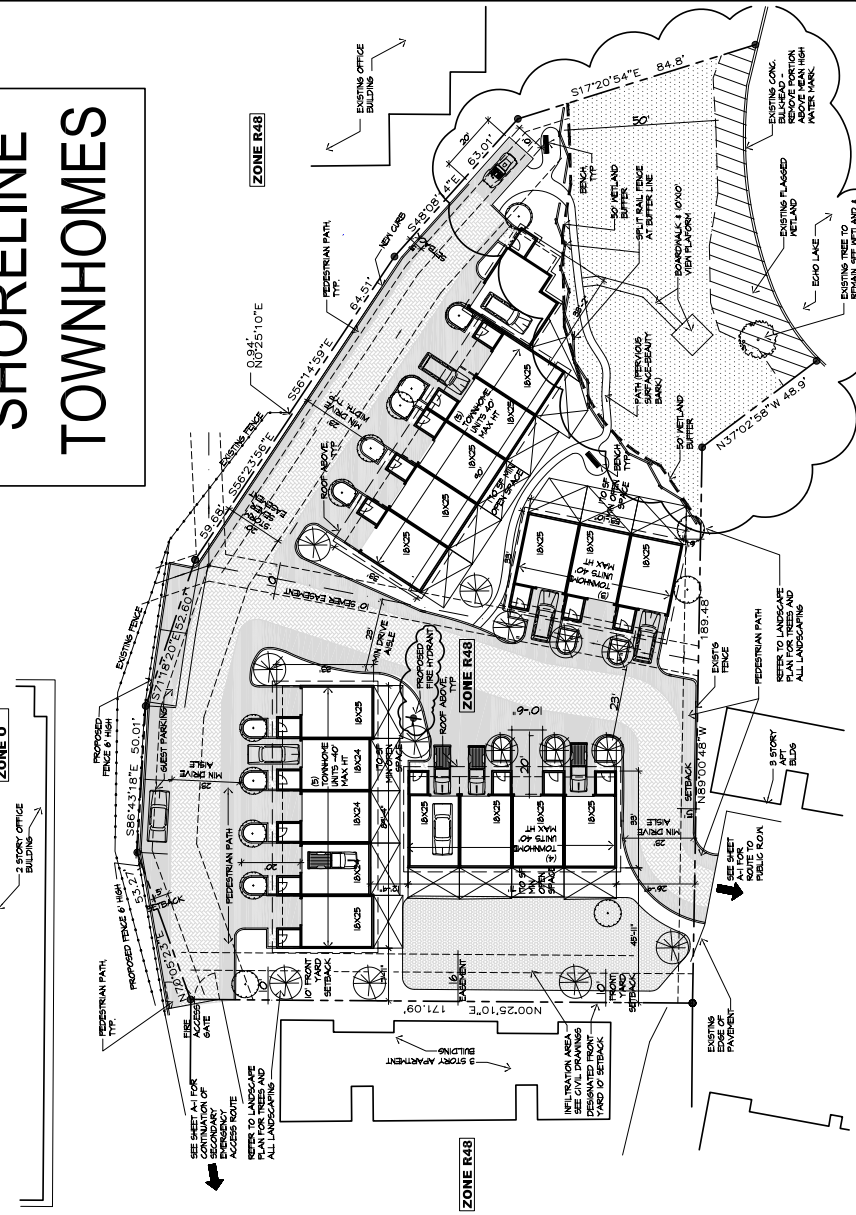

SHORELINE TOWNHOMES

Project Team

OWNER: Prescott Homes, Inc. 16013 NE 36th Place Ste. 17 Seattle, WA 98185 425-827-2829 Contact: Greg Kappers	ARCHITECT: CB ANDERSON ARCHITECTS 12005 Greenwood Avenue North Seattle, WA 98133 206-425-3327 Contact: Craig Anderson Bart Sanderson	LANDSCAPE ARCHITECT: Wildwest Design Group, Inc. 2339 East Methuen Street Seattle, WA 98112 206-327-3272 Contact: Michael Kleier	ENVIRONMENTAL CONSULTANT: ADOLFSON ASSOCIATES, INC. 5305 Shiloh Place NE Seattle, WA 98108 206-789-7911 206-789-3639 Contact: Donal Frostholm	ENGINEER: DAVID CONSULTING GROUP, INC. 32125 SE 64th Pl. Ste. 266 Issaquah, WA 98027 206-851-5083 Contact: Thomas Woldendorp

Drawing Index

A-0	ARCHITECTURAL SITE PLAN & PROJECT DATA
A-1	FIRE LANE PLAN / EXISTING TOPOGRAPHY
S-1	PRELIMINARY LONG PLAT / EXISTING UTILITIES
PP-1	PRELIMINARY LONG PLAT / INGRESS/EGRESS/PEDESTRIAN AND UTILITY EASEMENT
CO-1	CIVIL COVER SHEET
CO-2	CIVIL COVER SHEET
CO-3	UTILITY PLAN
CO-4	PLANNING PLAN
CO-5	PLANNING PLAN
CO-6	PLANNING PLAN
CO-7	PLANNING PLAN
CO-8	PLANNING PLAN
CO-9	PLANNING PLAN
CO-10	PLANNING PLAN
CO-11	PLANNING PLAN
CO-12	PLANNING PLAN
FIGURE 1	WETLAND & BUFFER PLANNING DETAILS
FIGURE 2	WETLAND & BUFFER PLANNING DETAILS
FIGURE 3	WETLAND & BUFFER PLANNING DETAILS
FIGURE 4	WETLAND & BUFFER PLANNING DETAILS

Project Data

STANDARDS	ZONE R4B
BASE DENSITY	48 UNITS PER AC
MIN. DENSITY	12 UNITS PER AC
MAX. DENSITY	12 UNITS PER AC
MIN. LOT WIDTH (Imp. 17'x30')	30'
MIN. LOT AREA (Imp. 17'x30')	2600 SF
MIN. FRONT SETBACK (Imp. 17'x30')	10'
MIN. REAR SETBACK	5'
MIN. SIDE SETBACK	5'
BASE HEIGHT	30' (20' H. PLANNING)
MAX. ELEV. COVERAGE	10%
MAX. ELEV. COVERAGE SURFACE	20% (100'x40')
MAX. ELEV. COVERAGE ROOFS	40%
OPEN SPACE	TO 5% MAX. UNITS 50% 5% MAX. UNITS 100% 5% MAX. UNITS
SETBACKS	2 PER UNIT 36 RESIDENT STALLS 4 RESIDENT STALLS