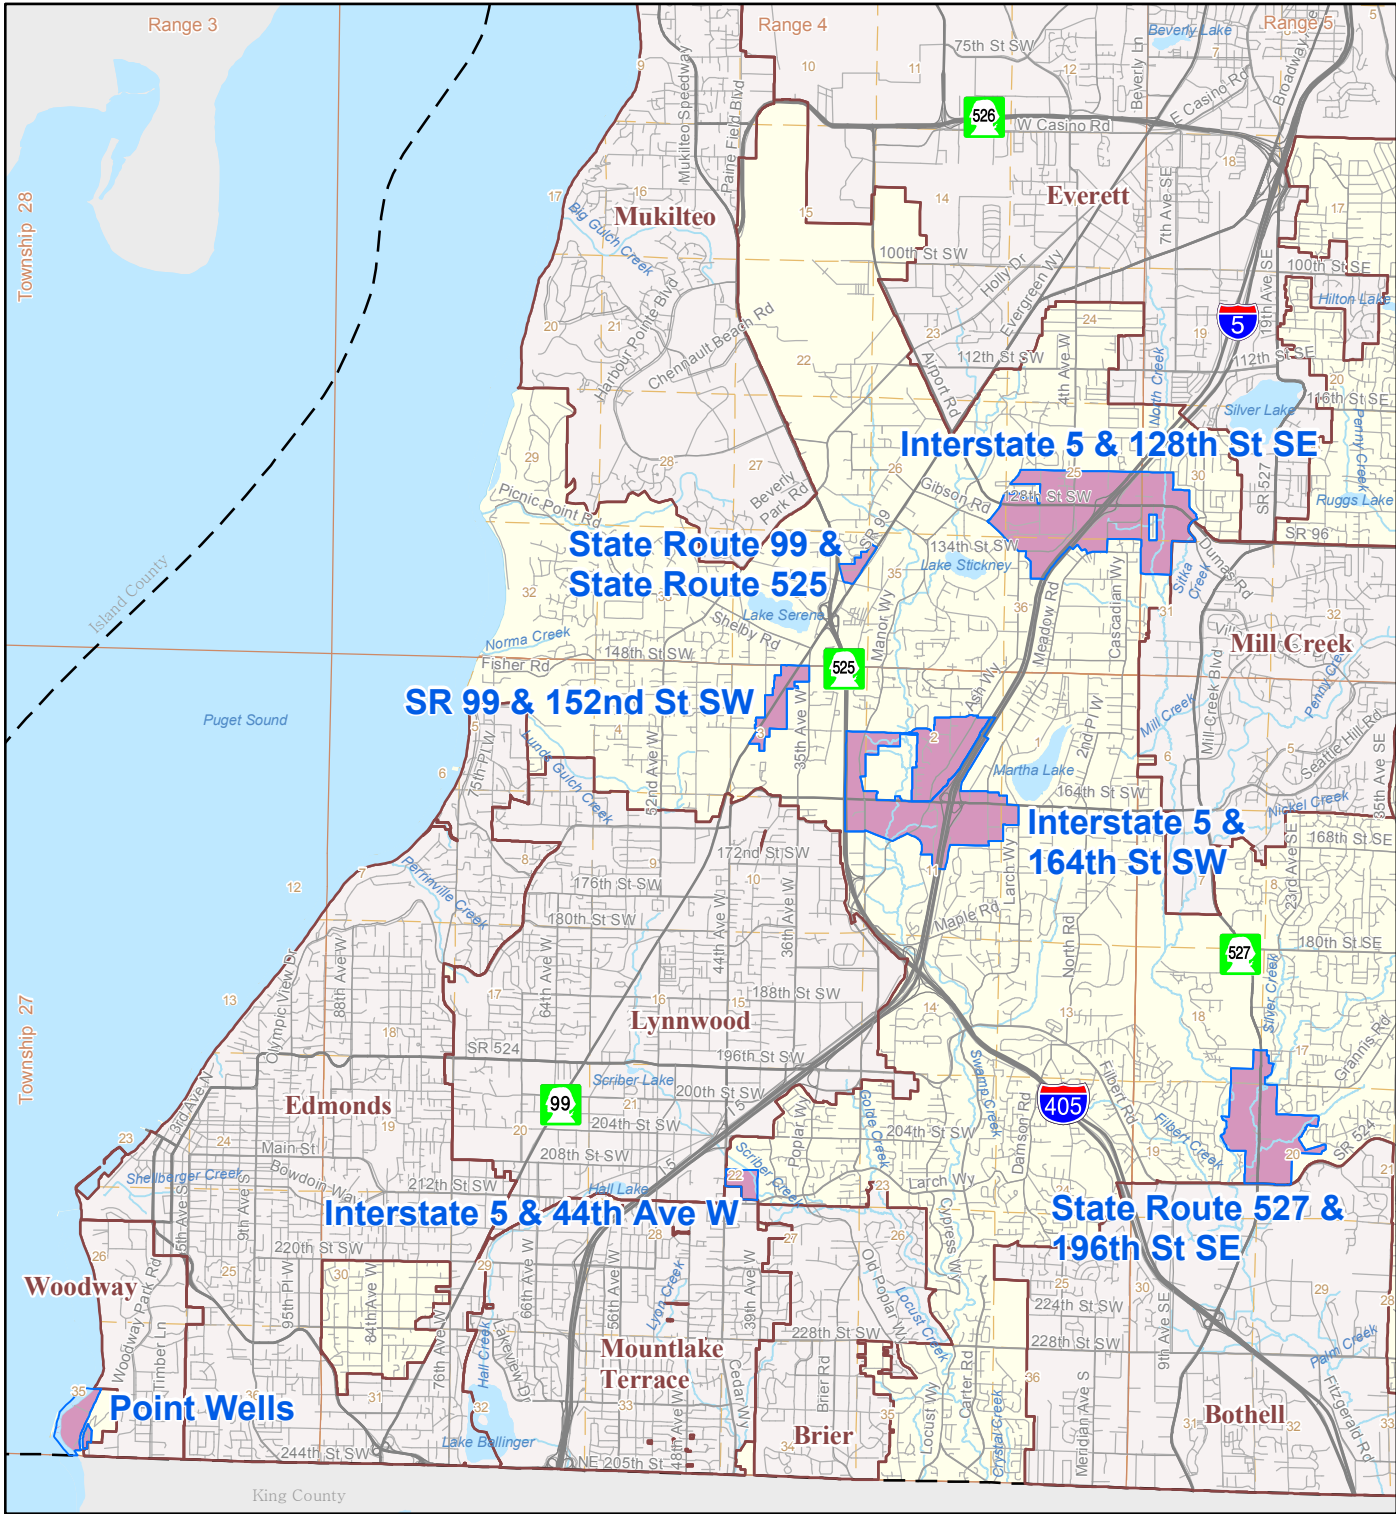

Proposed Rezones

Urban Centers

Urban Centers Rezone Proposals

- Cities
- County Boundary
- Township-Range Grid
- Section Grid

Produced by Snohomish County Department of Planning and Development Services, Cartography/GIS