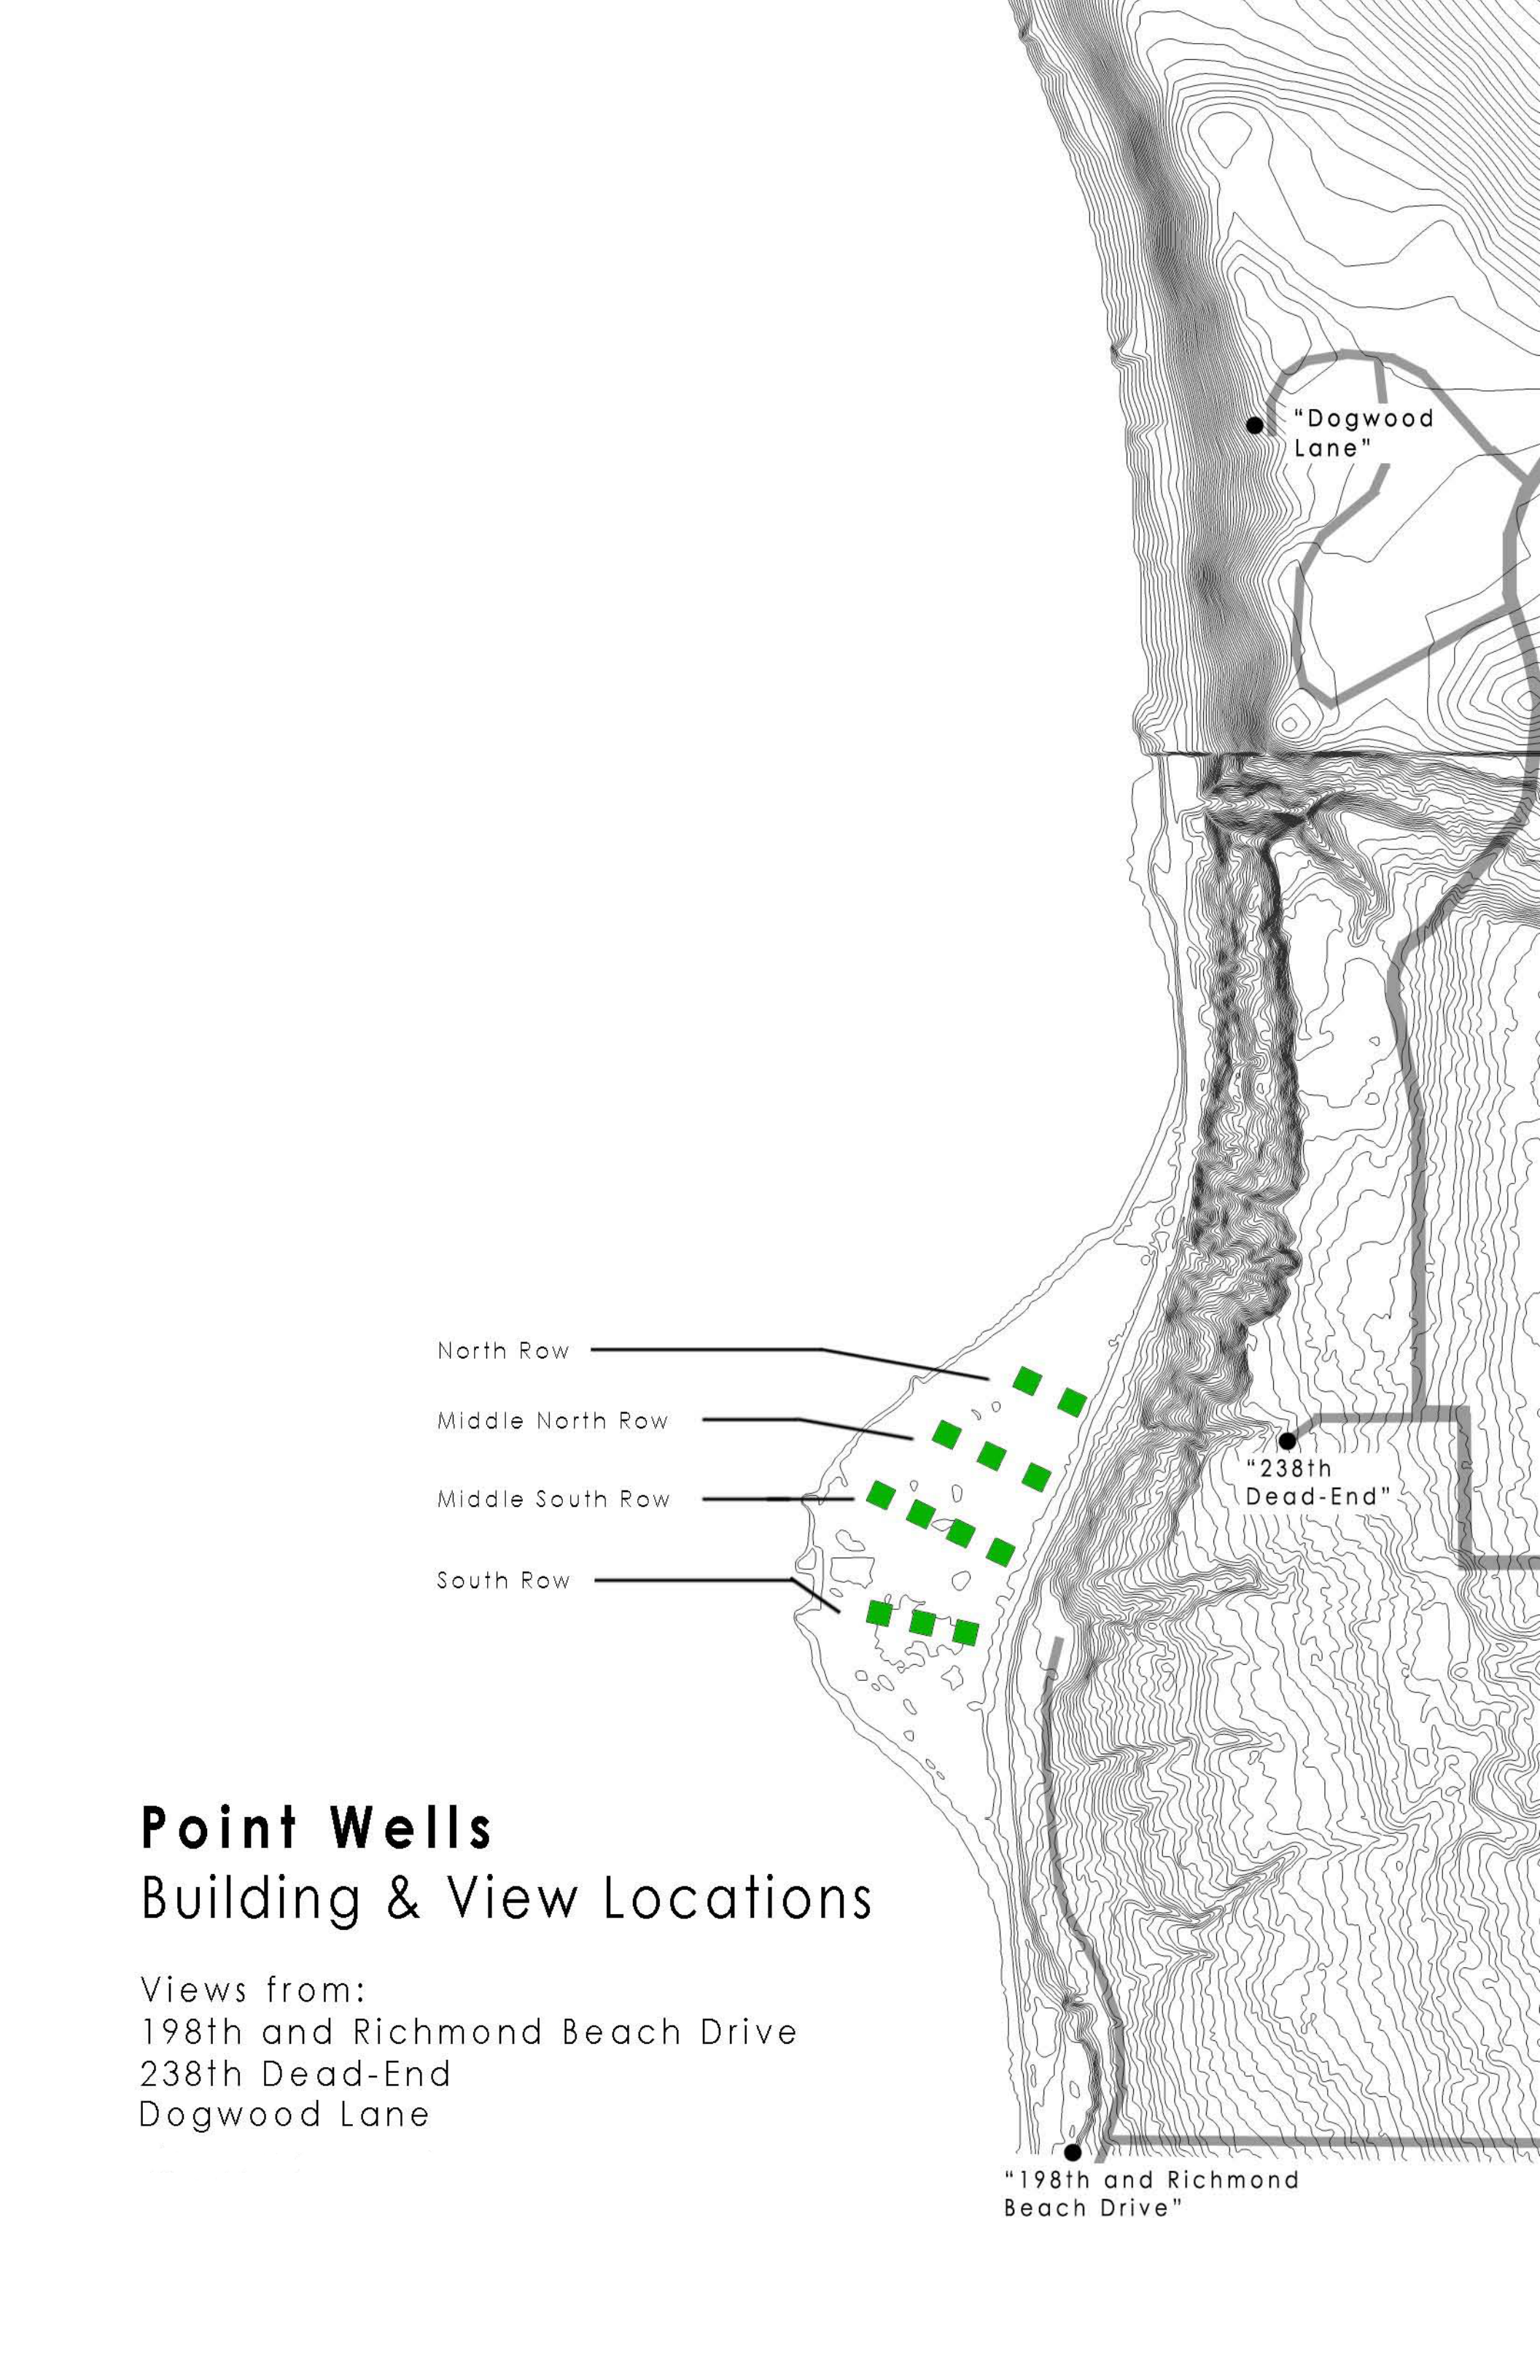

North Row
Middle North Row
Middle South Row
South Row

"Dogwood Lane"

"238th Dead-End"

"198th and Richmond Beach Drive"

Point Wells Building & View Locations

Views from:
198th and Richmond Beach Drive
238th Dead-End
Dogwood Lane

Point Wells

Building Height and Location Diagrams

Views from:
198th and Richmond Beach Drive
238th Dead-End
Dogwood Lane

Point Wells

Building Height and Location Diagrams

Views from
198th and Richmond Beach Drive

North Row

Middle North Row

Middle South Row

South Row

Point Wells

Building Height and Location Diagrams

Views from
Dogwood Lane

North Row

Middle North Row

Middle South Row

South Row

Point Wells

Building Height and Location Diagrams

Views from
238th Dead End

All Rows