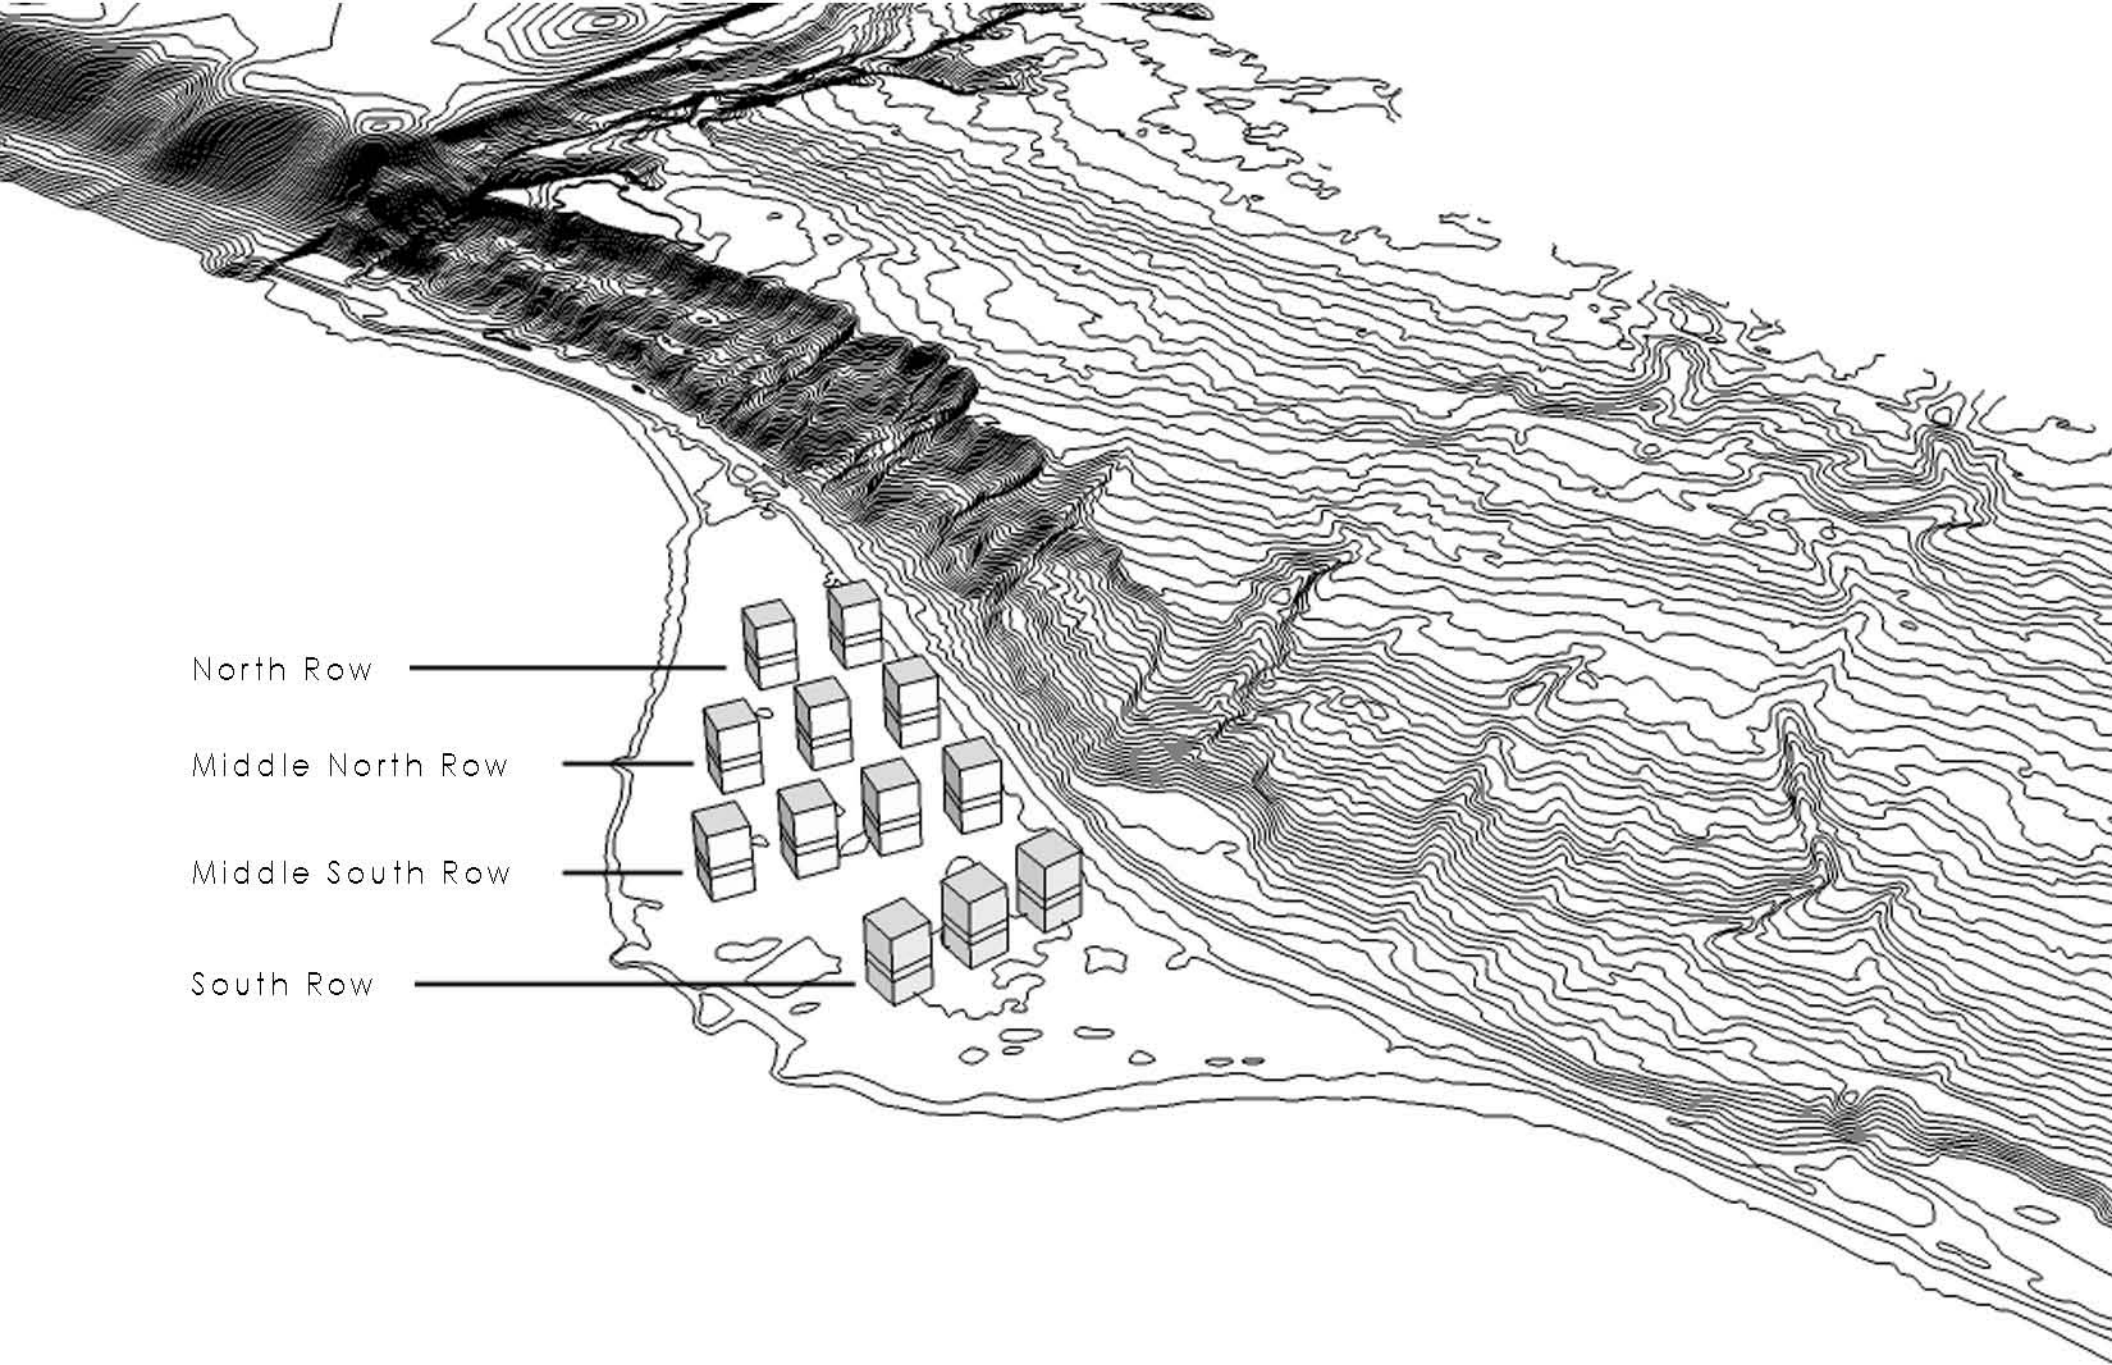

North Row
Middle North Row
Middle South Row
South Row

"Dogwood Lane"

"238th Dead-End"

"198th and Richmond Beach Drive"

Point Wells Building & View Locations

Views from:
198th and Richmond Beach Drive
238th Dead-End
Dogwood Lane

Point Wells

Building Height and Location Diagrams

Views from:
198th and Richmond Beach Drive
238th Dead-End
Dogwood Lane

Point Wells

Building Height and Location Diagrams

Views from
198th and Richmond Beach Drive

North Row

Middle North Row

Middle South Row

South Row

Point Wells

Building Height and Location Diagrams

Views from
Dogwood Lane

North Row

Middle North Row

Middle South Row

South Row

Point Wells

Building Height and Location Diagrams

Views from
238th Dead End

All Rows