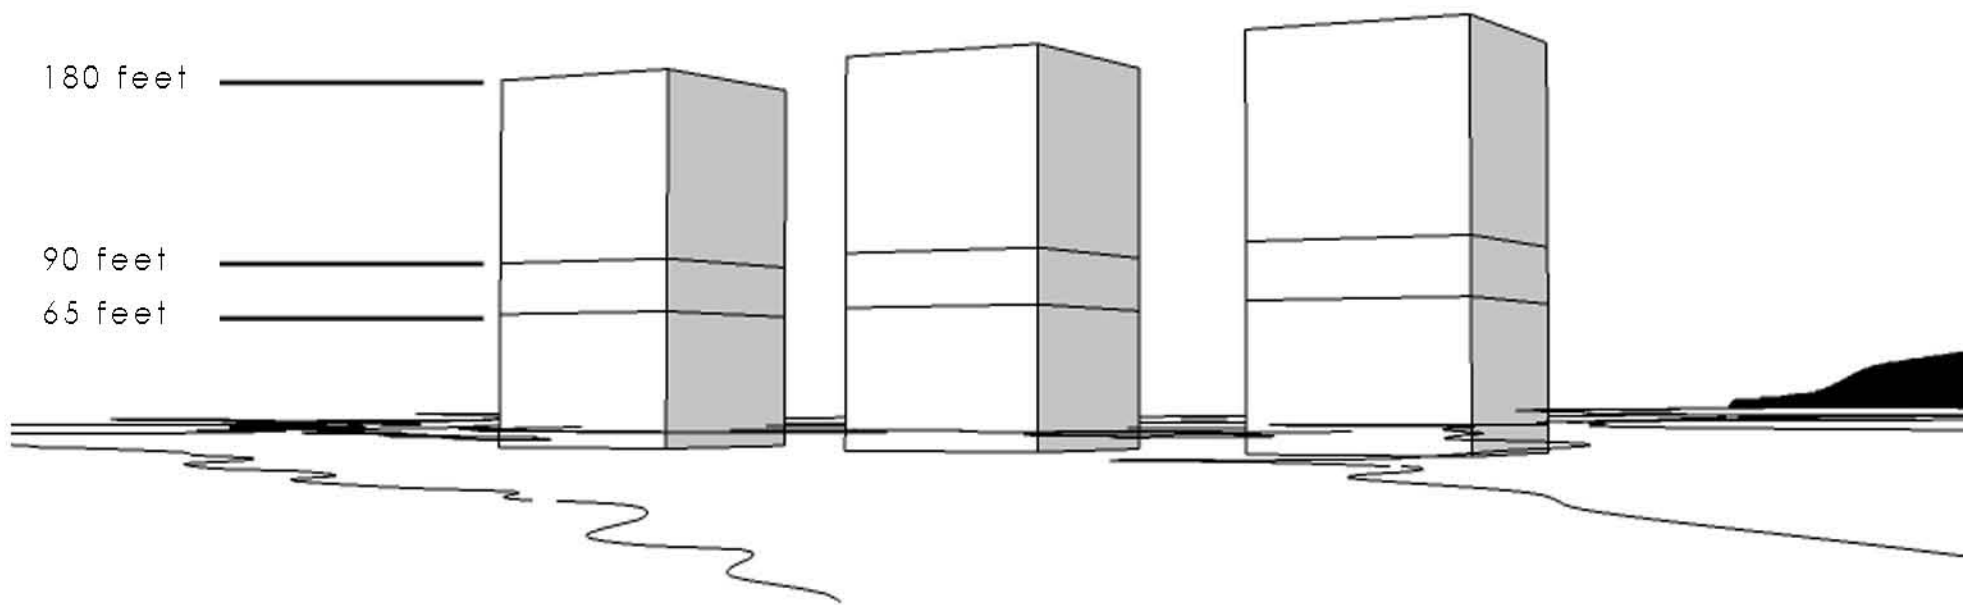

North Row
Middle North Row
Middle South Row
South Row

"Dogwood Lane"

"238th Dead-End"

"198th and Richmond Beach Drive"

Point Wells Building & View Locations

Views from:
198th and Richmond Beach Drive
238th Dead-End
Dogwood Lane

Point Wells

Building Height and Location Diagrams

Views from:
198th and Richmond Beach Drive
238th Dead-End
Dogwood Lane

Point Wells

Building Height and Location Diagrams

Views from
198th and Richmond Beach Drive

North Row

Middle North Row

Middle South Row

South Row

Point Wells

Building Height and Location Diagrams

Views from
Dogwood Lane

North Row

Middle North Row

Middle South Row

South Row

Point Wells

Building Height and Location Diagrams

Views from
238th Dead End

All Rows