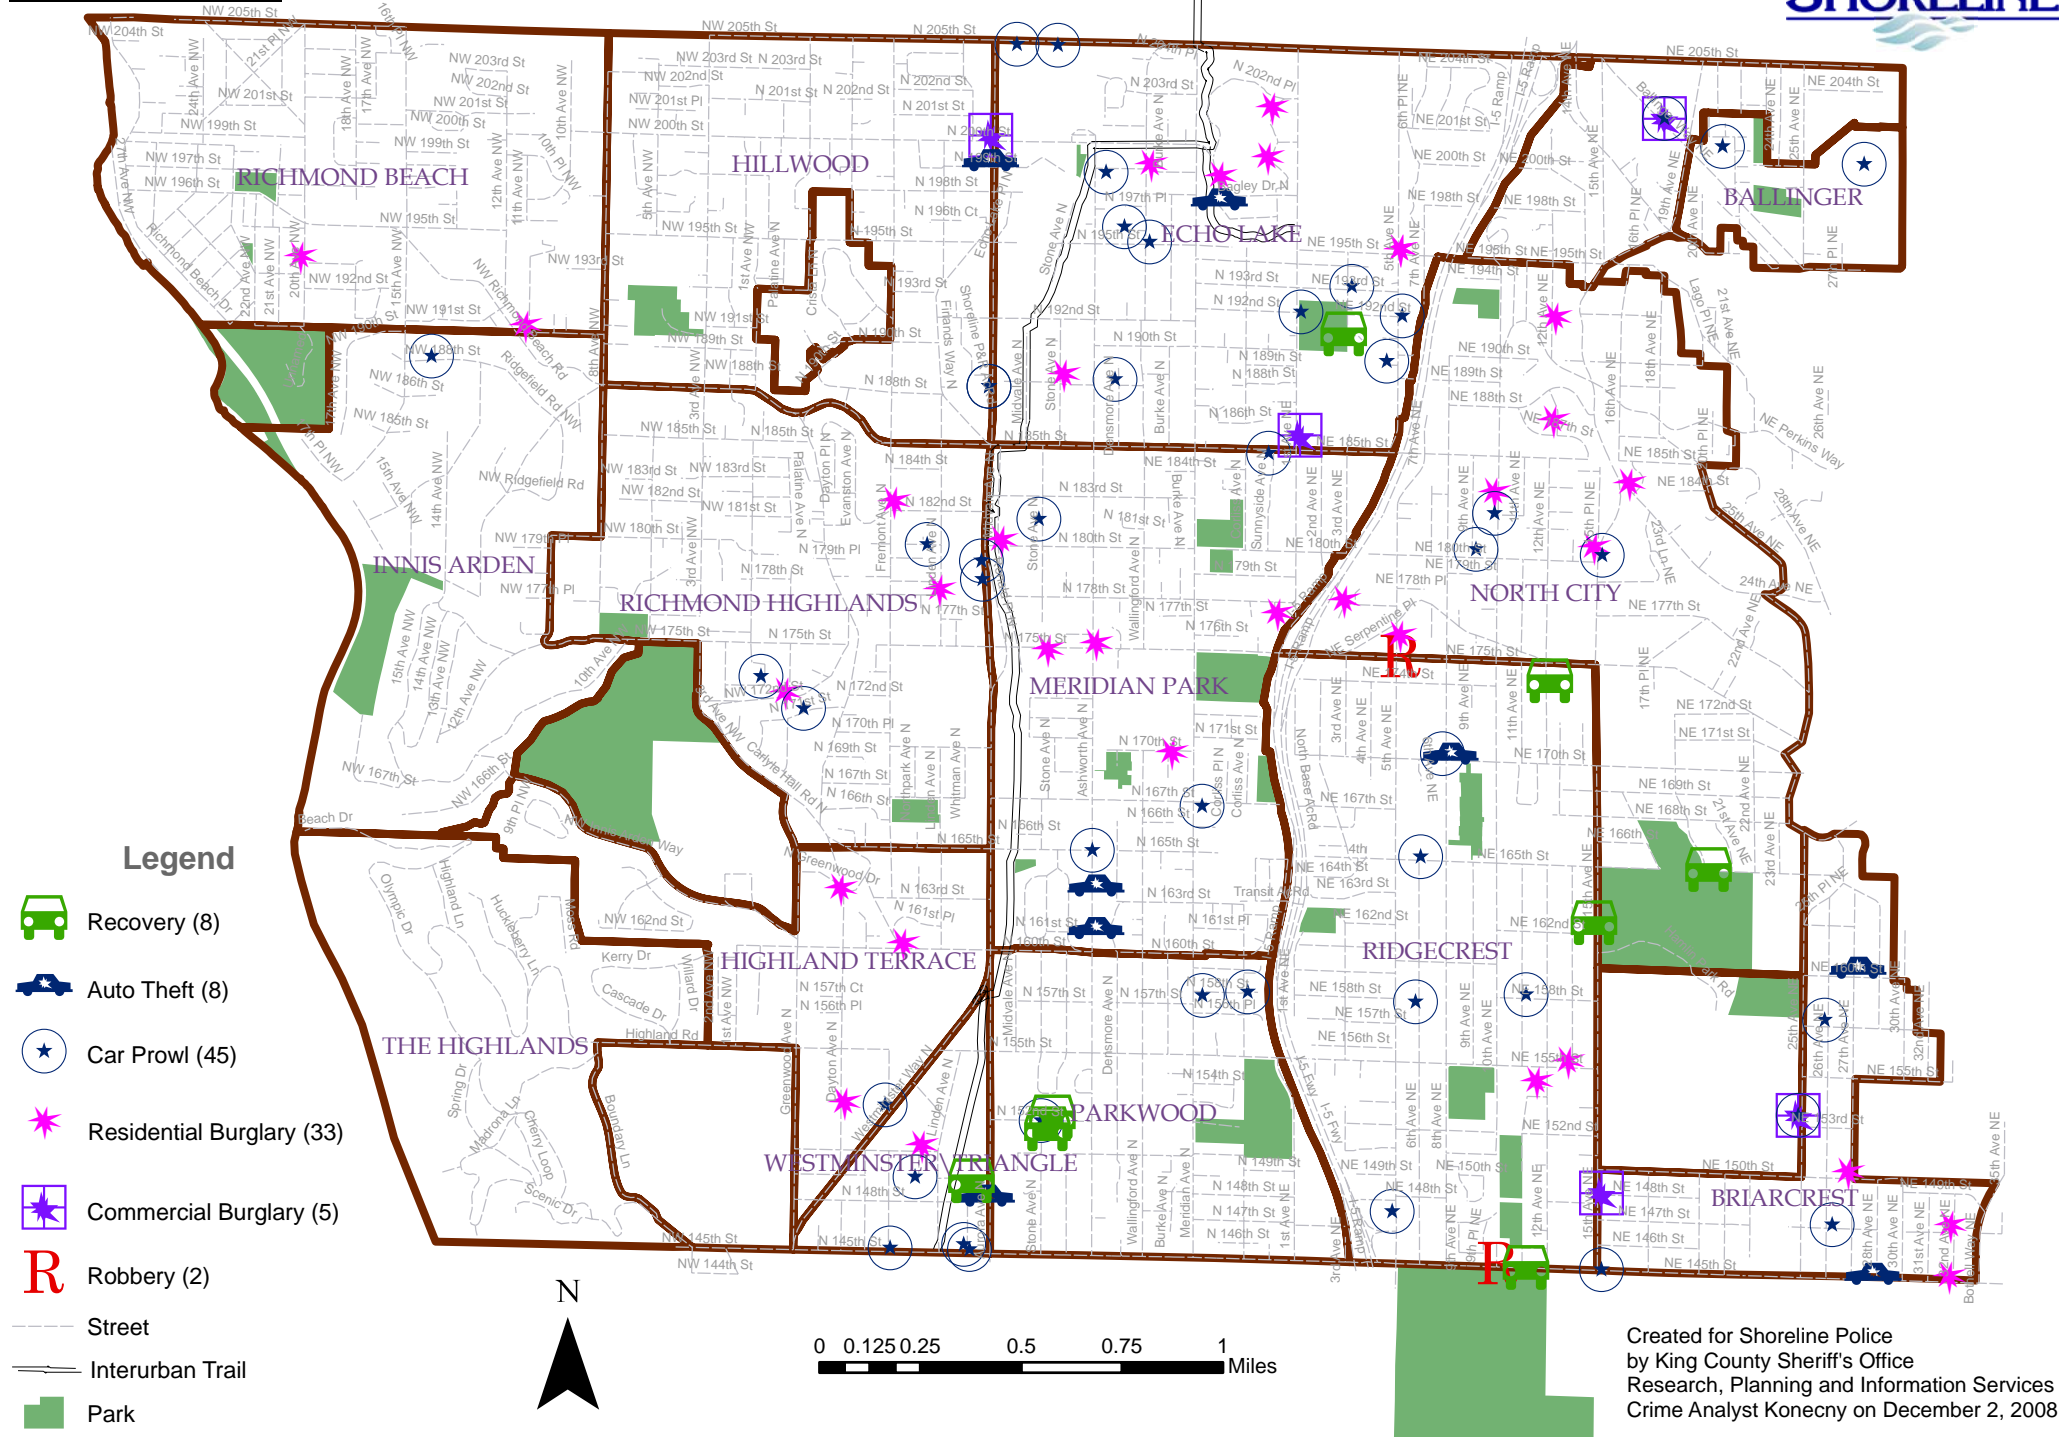

Selected Incidents November 2008

Legend

-  Recovery (8)
-  Auto Theft (8)
-  Car Prowl (45)
-  Residential Burglary (33)
-  Commercial Burglary (5)
-  Robbery (2)

-  Street
-  Interurban Trail
-  Park

0 0.125 0.25 0.5 0.75 1 Miles

Created for Shoreline Police
by King County Sheriff's Office
Research, Planning and Information Services
Crime Analyst Konecny on December 2, 2008