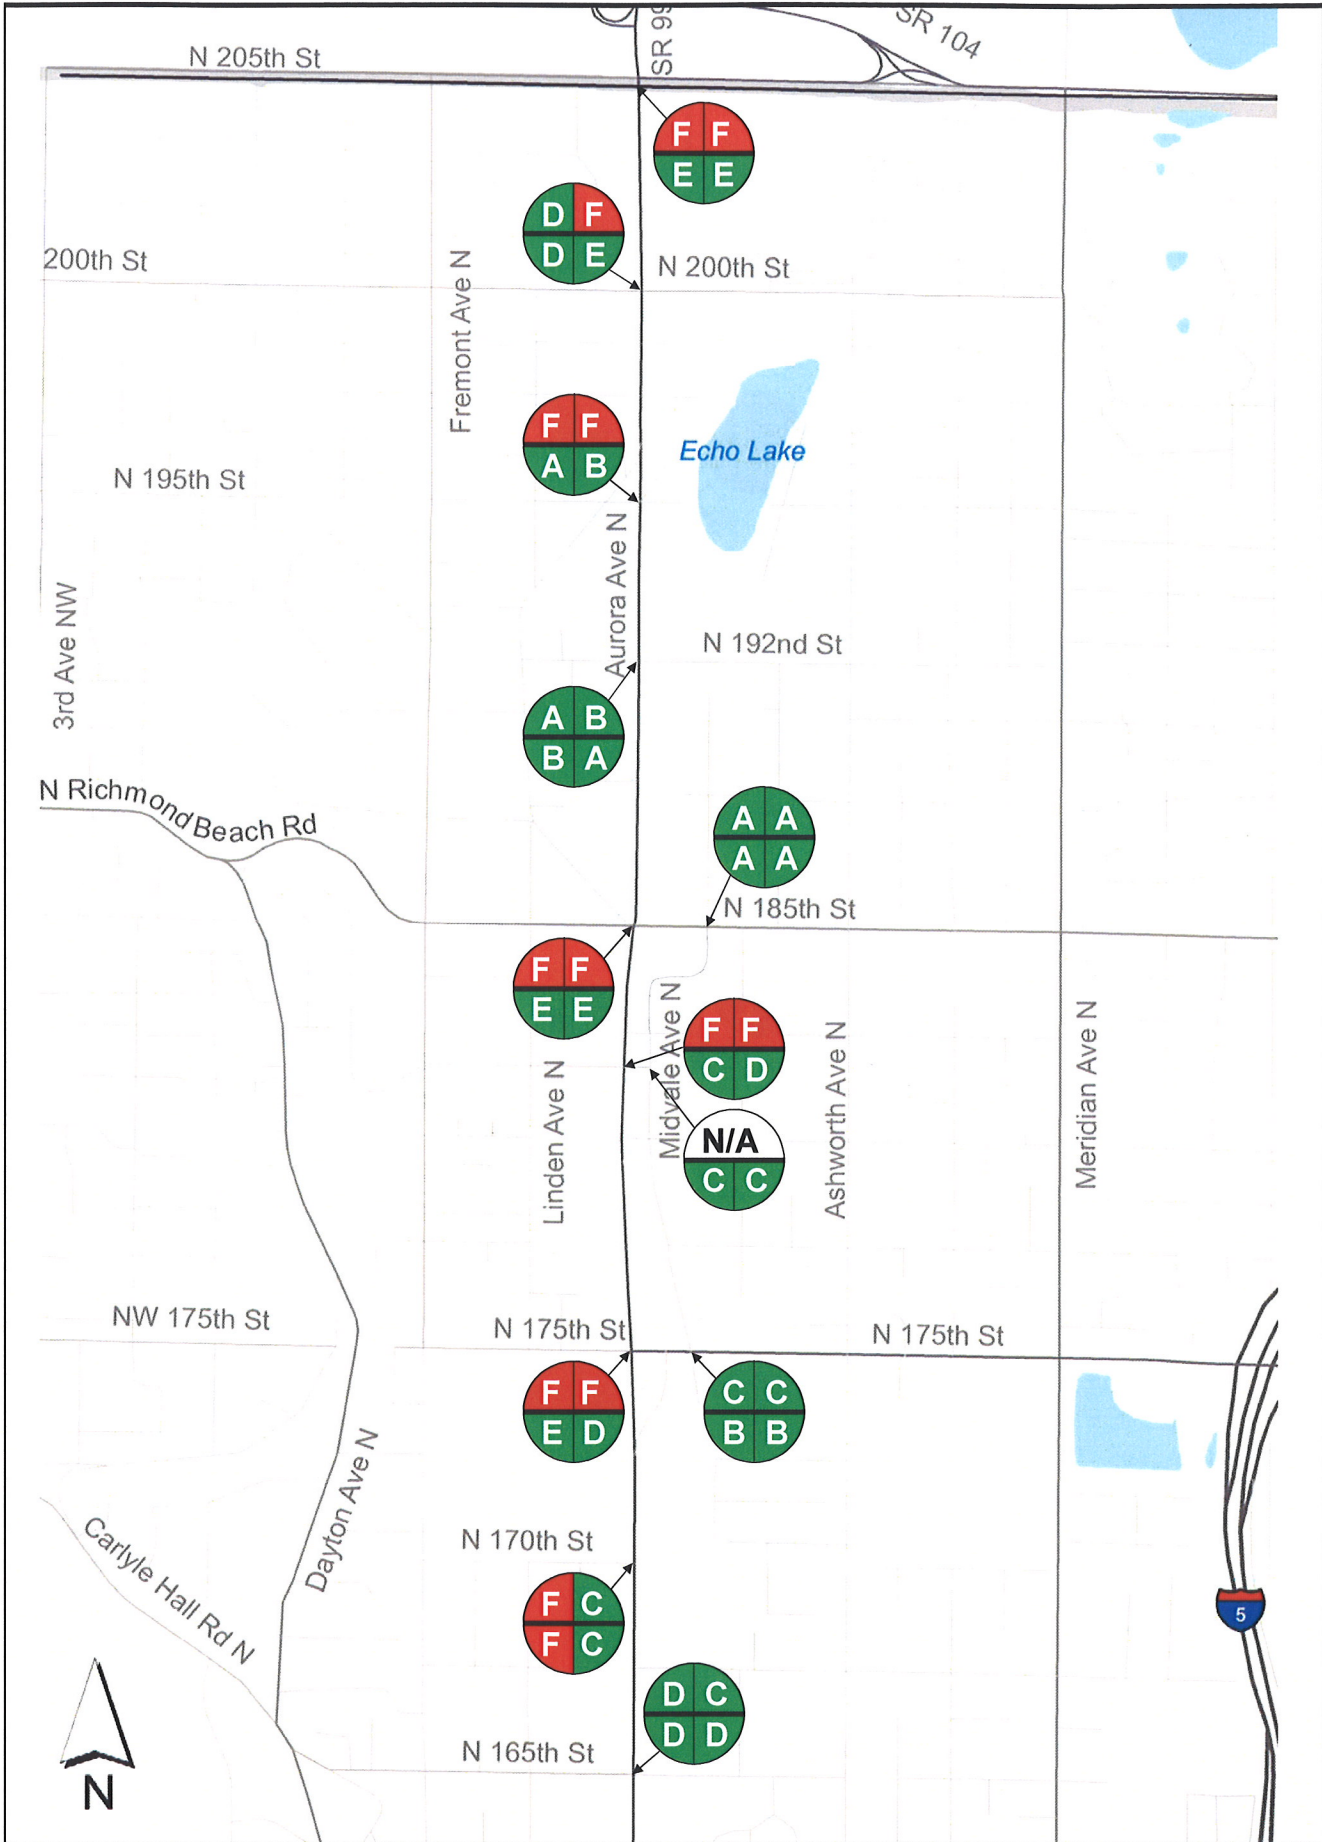

LEGEND

**INTERSECTION OPERATIONS
 2030 No-Build vs. 2005 Existing**

Street	2005 Existing	2030 No-Build
N 205th St / SR 99	FF	EE
200th St / Fremont Ave N	DF	CD
N 200th St / Fremont Ave N	FF	FF
N 195th St / Fremont Ave N	FF	FF
N 192nd St / Fremont Ave N	AB	AA
N 185th St / Fremont Ave N	AA	CC
N 185th St / Linden Ave N	FF	ED
N 185th St / Midvale Ave N	FF	FF
N 185th St / Ashworth Ave N	N/A	N/A
N 175th St / Linden Ave N	FF	DE
N 175th St / Midvale Ave N	CC	CC
N 170th St / Linden Ave N	FC	CC
N 165th St / Linden Ave N	DC	FF

LEGEND

INTERSECTION OPERATIONS
2030 No-Build vs. 2030 Build