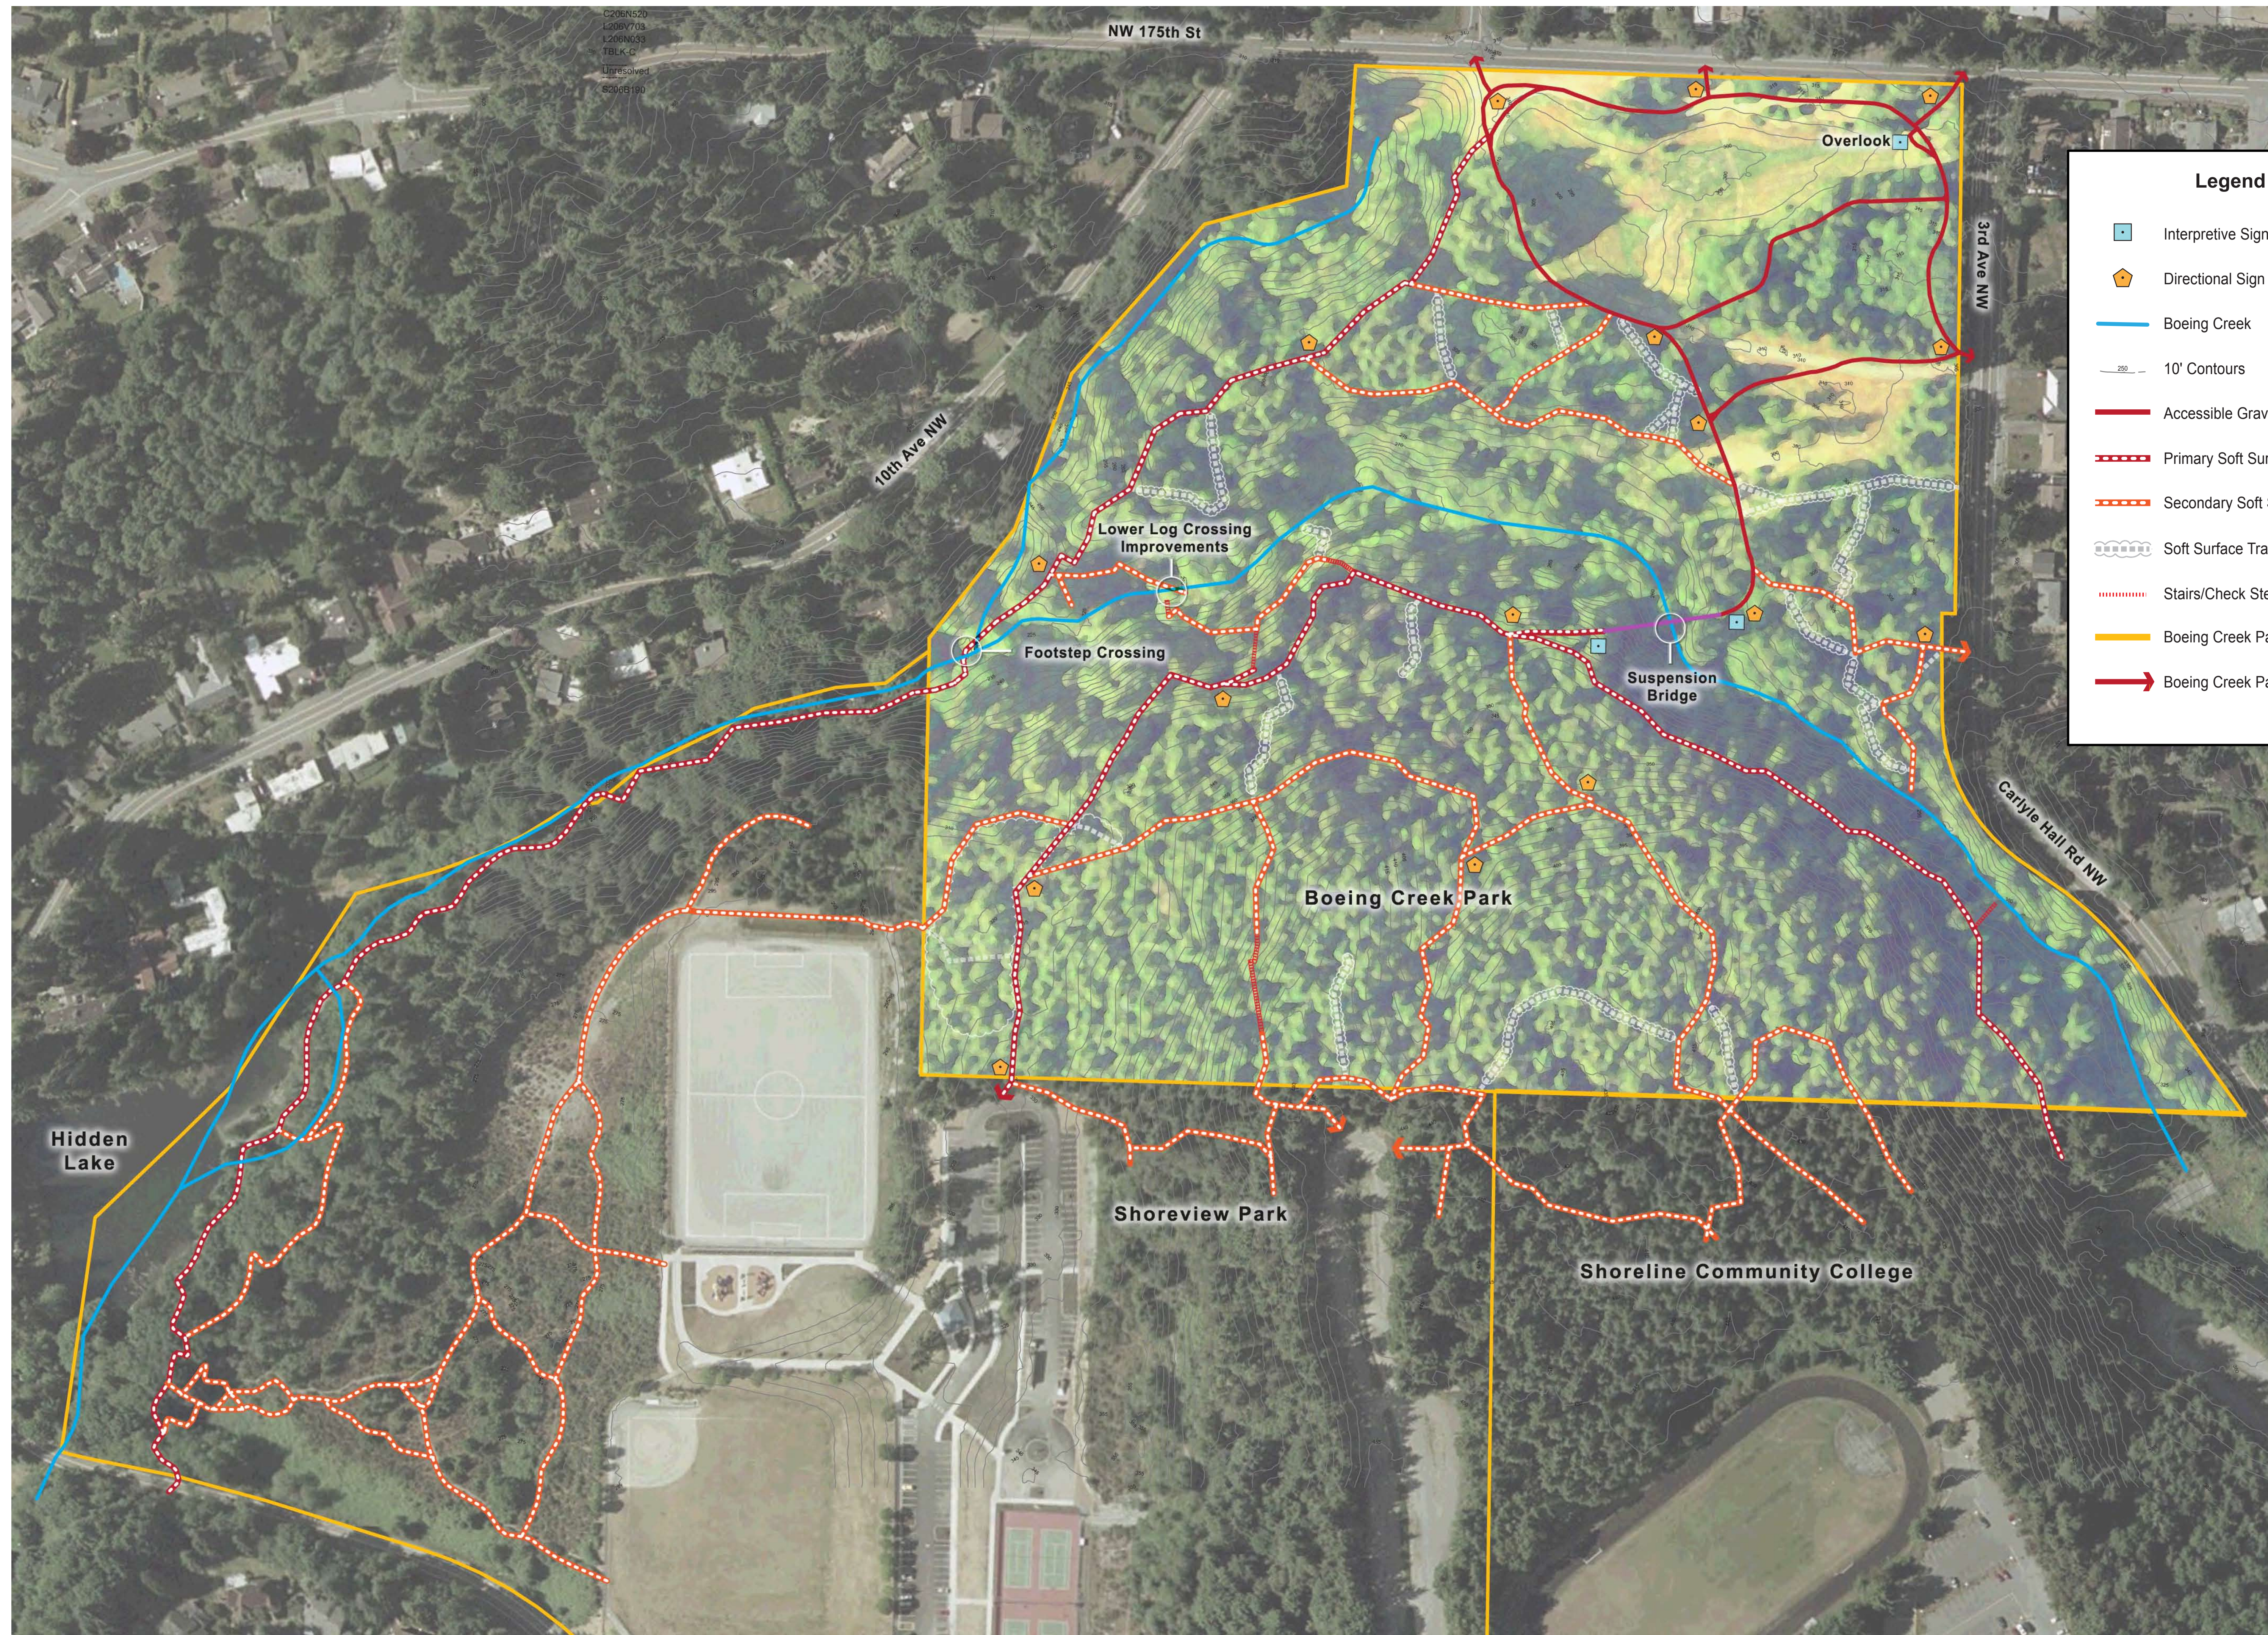

TRAILS MAP

Legend

- Interpretive Sign
- Directional Sign
- Boeing Creek
- 10' Contours
- Accessible Gravel Trail
- Primary Soft Surface Trail
- Secondary Soft Surface Trail
- Soft Surface Trail To Be Removed
- Stairs/Check Steps
- Boeing Creek Park Boundary
- Boeing Creek Park Access

BOEING CREEK PARK IMPROVEMENTS - COMMUNITY MEETING

AUGUST 9, 2007
30206

1218 Third Avenue, Suite 300, Seattle, Washington 98101 Phone (206) 224-7221 Fax (206) 224-9230 www.otak.com