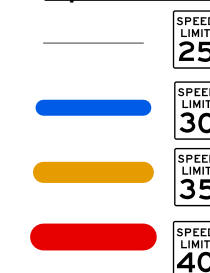

Posted Speed Limits Current (2007)

(Shoreline Municipal Code 10.20.010 Speed Limits; WAC 308-330-423)

Legend

Speed Limit

1 inch equals 1,929 feet

City of Shoreline
 Mark J. Relph, Public Works Director
 Rich Meredith, City Traffic Engineer
 17544 Midvale Ave N
 Shoreline, WA 98133
 (206) 546-1700
 www.cityofshoreline.com