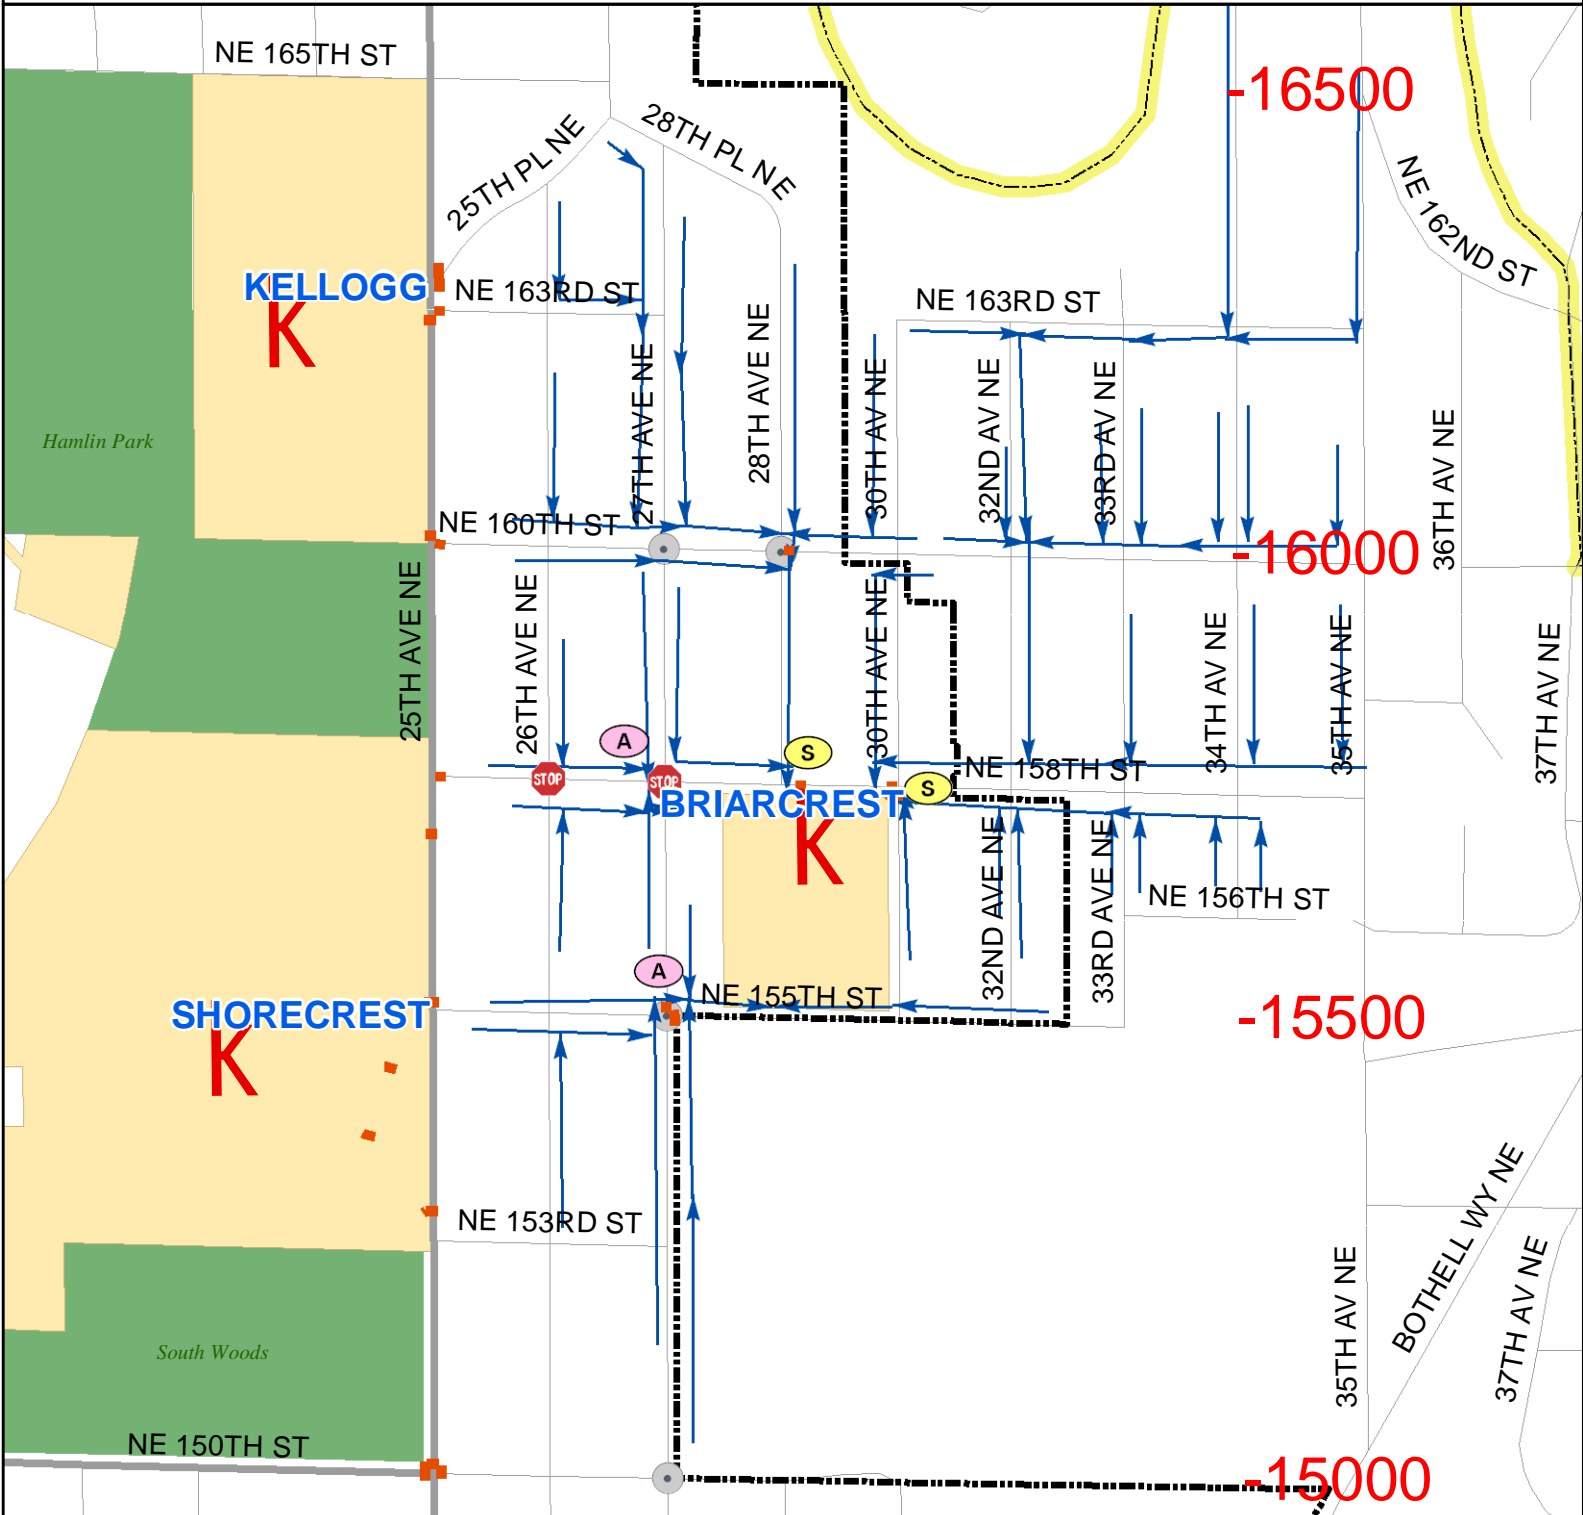

# Briarcrest Elementary School

## School Walking Routes, 2008-2009

2715 NE 158th St - (206) 368-4170 - [www.shorelineschools.org](http://www.shorelineschools.org)

RECOMMENDED ROUTES ARE MARKED WITH ARROWS.

This map shows the preferred routes for walking to school safely. Please show your child the safest route and teach her/him good safety habits, such as:

- 1) Stop at every corner and look all ways for on-coming vehicles before crossing;
- 2) Walk quickly, but don't run;
- 3) Use crosswalks, stop signs, traffic signals, school patrols, and adult crossing guards; and
- 4) Walk on the left-side of the roadway, as far off the roadway as possible, facing the approaching traffic, if no walkways are provided.

### Legend

- K** School
- School Boundary
- School Walking Routes
- Adult
- Student
- Crosswalk
- Park or Trail

- Traffic Light
- All-Way Stop
- Traffic Circle

City of Shoreline  
 Mark J. Relph, Public Works Director  
 Rich Meredith, City Traffic Engineer  
 17544 Midvale Ave N  
 Shoreline, WA 98133  
 (206) 546-1700  
[www.cityofshoreline.com](http://www.cityofshoreline.com)