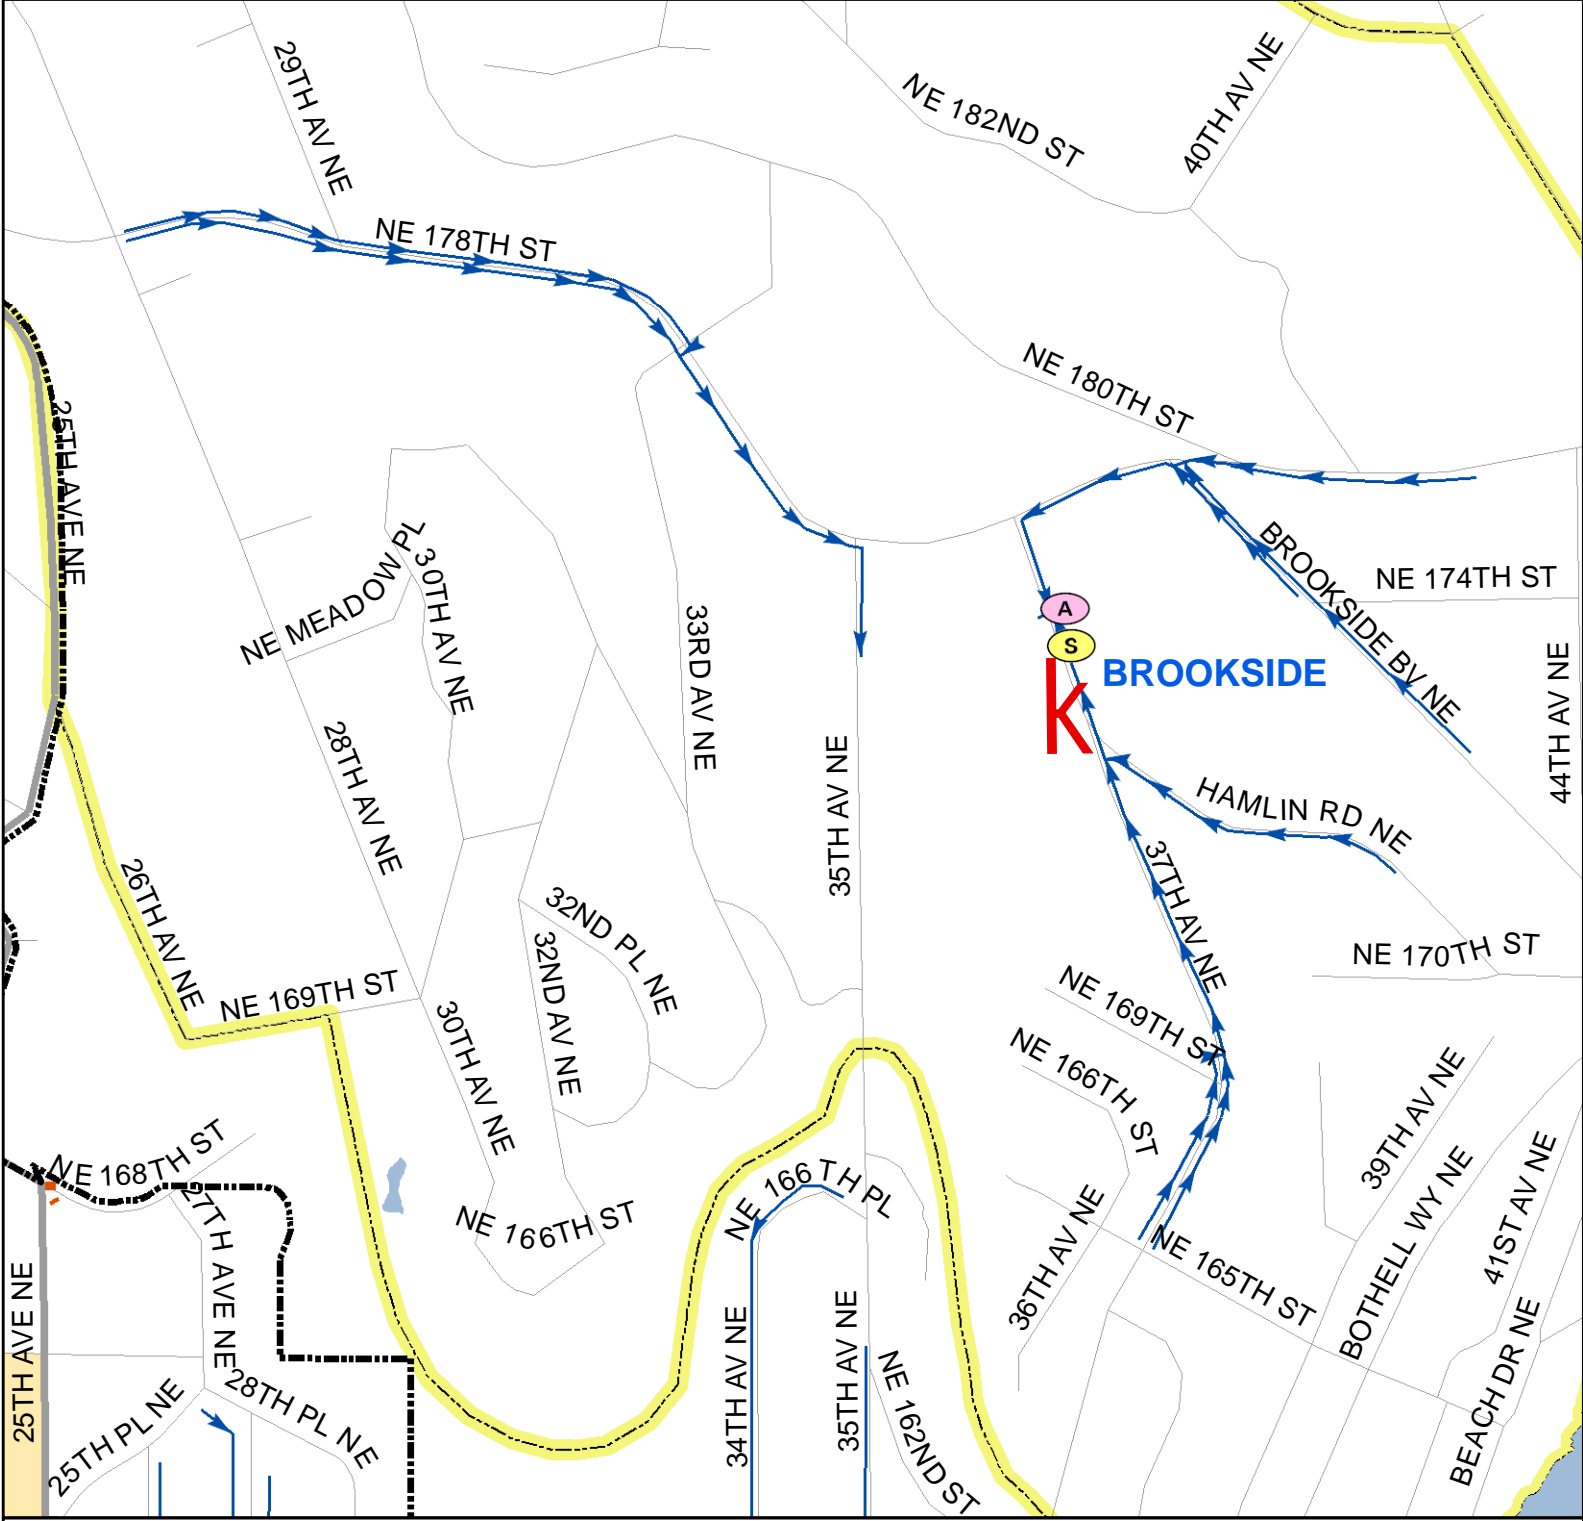

# Brookside Elementary School

## School Walking Routes, 2008-2009

17447 - 37th Ave NE - (206) 368-4140 - [www.shorelineschools.org](http://www.shorelineschools.org)

RECOMMENDED ROUTES ARE MARKED WITH ARROWS.

This map shows the preferred routes for walking to school safely. Please show your child the safest route and teach her/him good safety habits, such as:

- 1) Stop at every corner and look all ways for on-coming vehicles before crossing;
- 2) Walk quickly, but don't run;
- 3) Use crosswalks, stop signs, traffic signals, school patrols, and adult crossing guards; and
- 4) Walk on the left-side of the roadway, as far off the roadway as possible, facing the approaching traffic, if no walkways are provided.

### Legend

-  School
-  School Boundary
-  School Walking Routes
-  Adult
-  Student
-  Crosswalk
-  Park or Trail

-  Traffic Light
-  All-Way Stop
-  Traffic Circle

City of Shoreline  
 Mark J. Relph, Public Works Director  
 Rich Meredith, City Traffic Engineer  
 17544 Midvale Ave N  
 Shoreline, WA 98133  
 (206) 546-1700  
[www.cityofshoreline.com](http://www.cityofshoreline.com)