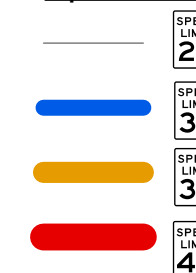

Posted Speed Limits Current (2007)

(Shoreline Municipal Code 10.20.010 Speed Limits; WAC 308-330-423)

Legend

Speed Limit

1 inch equals 1,942 feet

City of Shoreline
 Mark J. Relph, Public Works Director
 Rich Meredith, City Traffic Engineer
 17544 Midvale Ave N
 Shoreline, WA 98133
 (206) 546-1700
 www.cityofshoreline.com