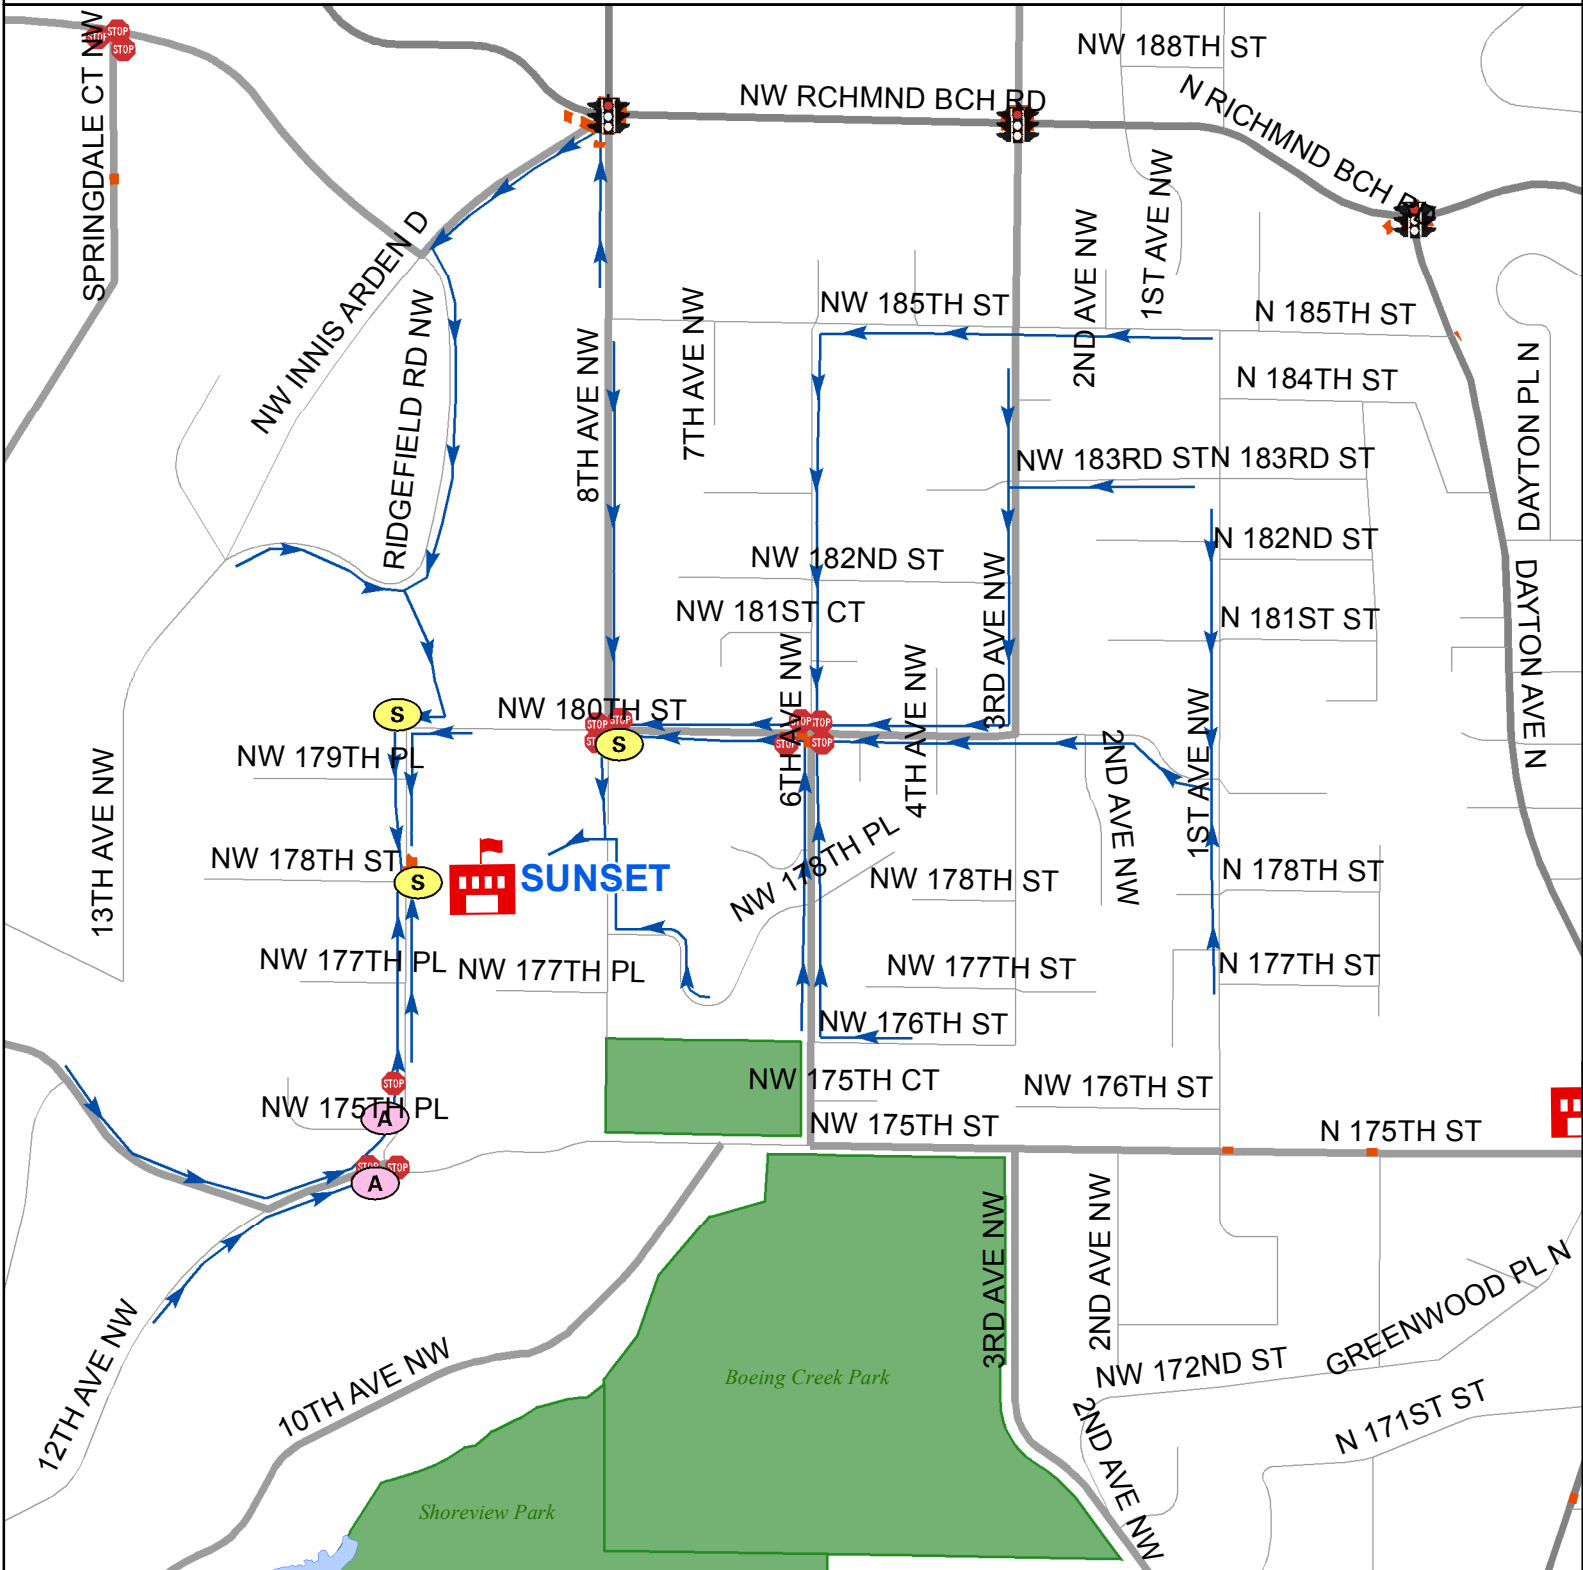

# Sunset Elementary School School Walking Routes

RECOMMENDED ROUTES ARE MARKED WITH ARROWS.

This map shows the preferred routes for walking to school safely. Please show your child the safest route and teach her/him good safety habits, such as:

- 1) Stop at every corner and look all ways for on-coming vehicles before crossing;
- 2) Walk quickly, but don't run;
- 3) Use crosswalks, stop signs, traffic signals, school patrols, and adult crossing guards; and
- 4) Walk on the left-side of the roadway, as far off the roadway as possible, facing the approaching traffic, if no walkways are provided.

### Legend

-  School
-  School Walking Route
-  Student Crossing Guard
-  Adult Crossing Guard
-  Traffic Light
-  All-Way Stop
-  Crosswalk
-  Park

City of Shoreline  
 Mark J. Relph, Public Works Director  
 Rich Meredith, City Traffic Engineer  
 17544 Midvale Ave N  
 Shoreline, WA 98133  
 (206) 546-1700  
 www.cityofshoreline.com

No warranties of any sort, including accuracy, fitness, or merchantability, accompany this product.  
 Map updated September 2005.