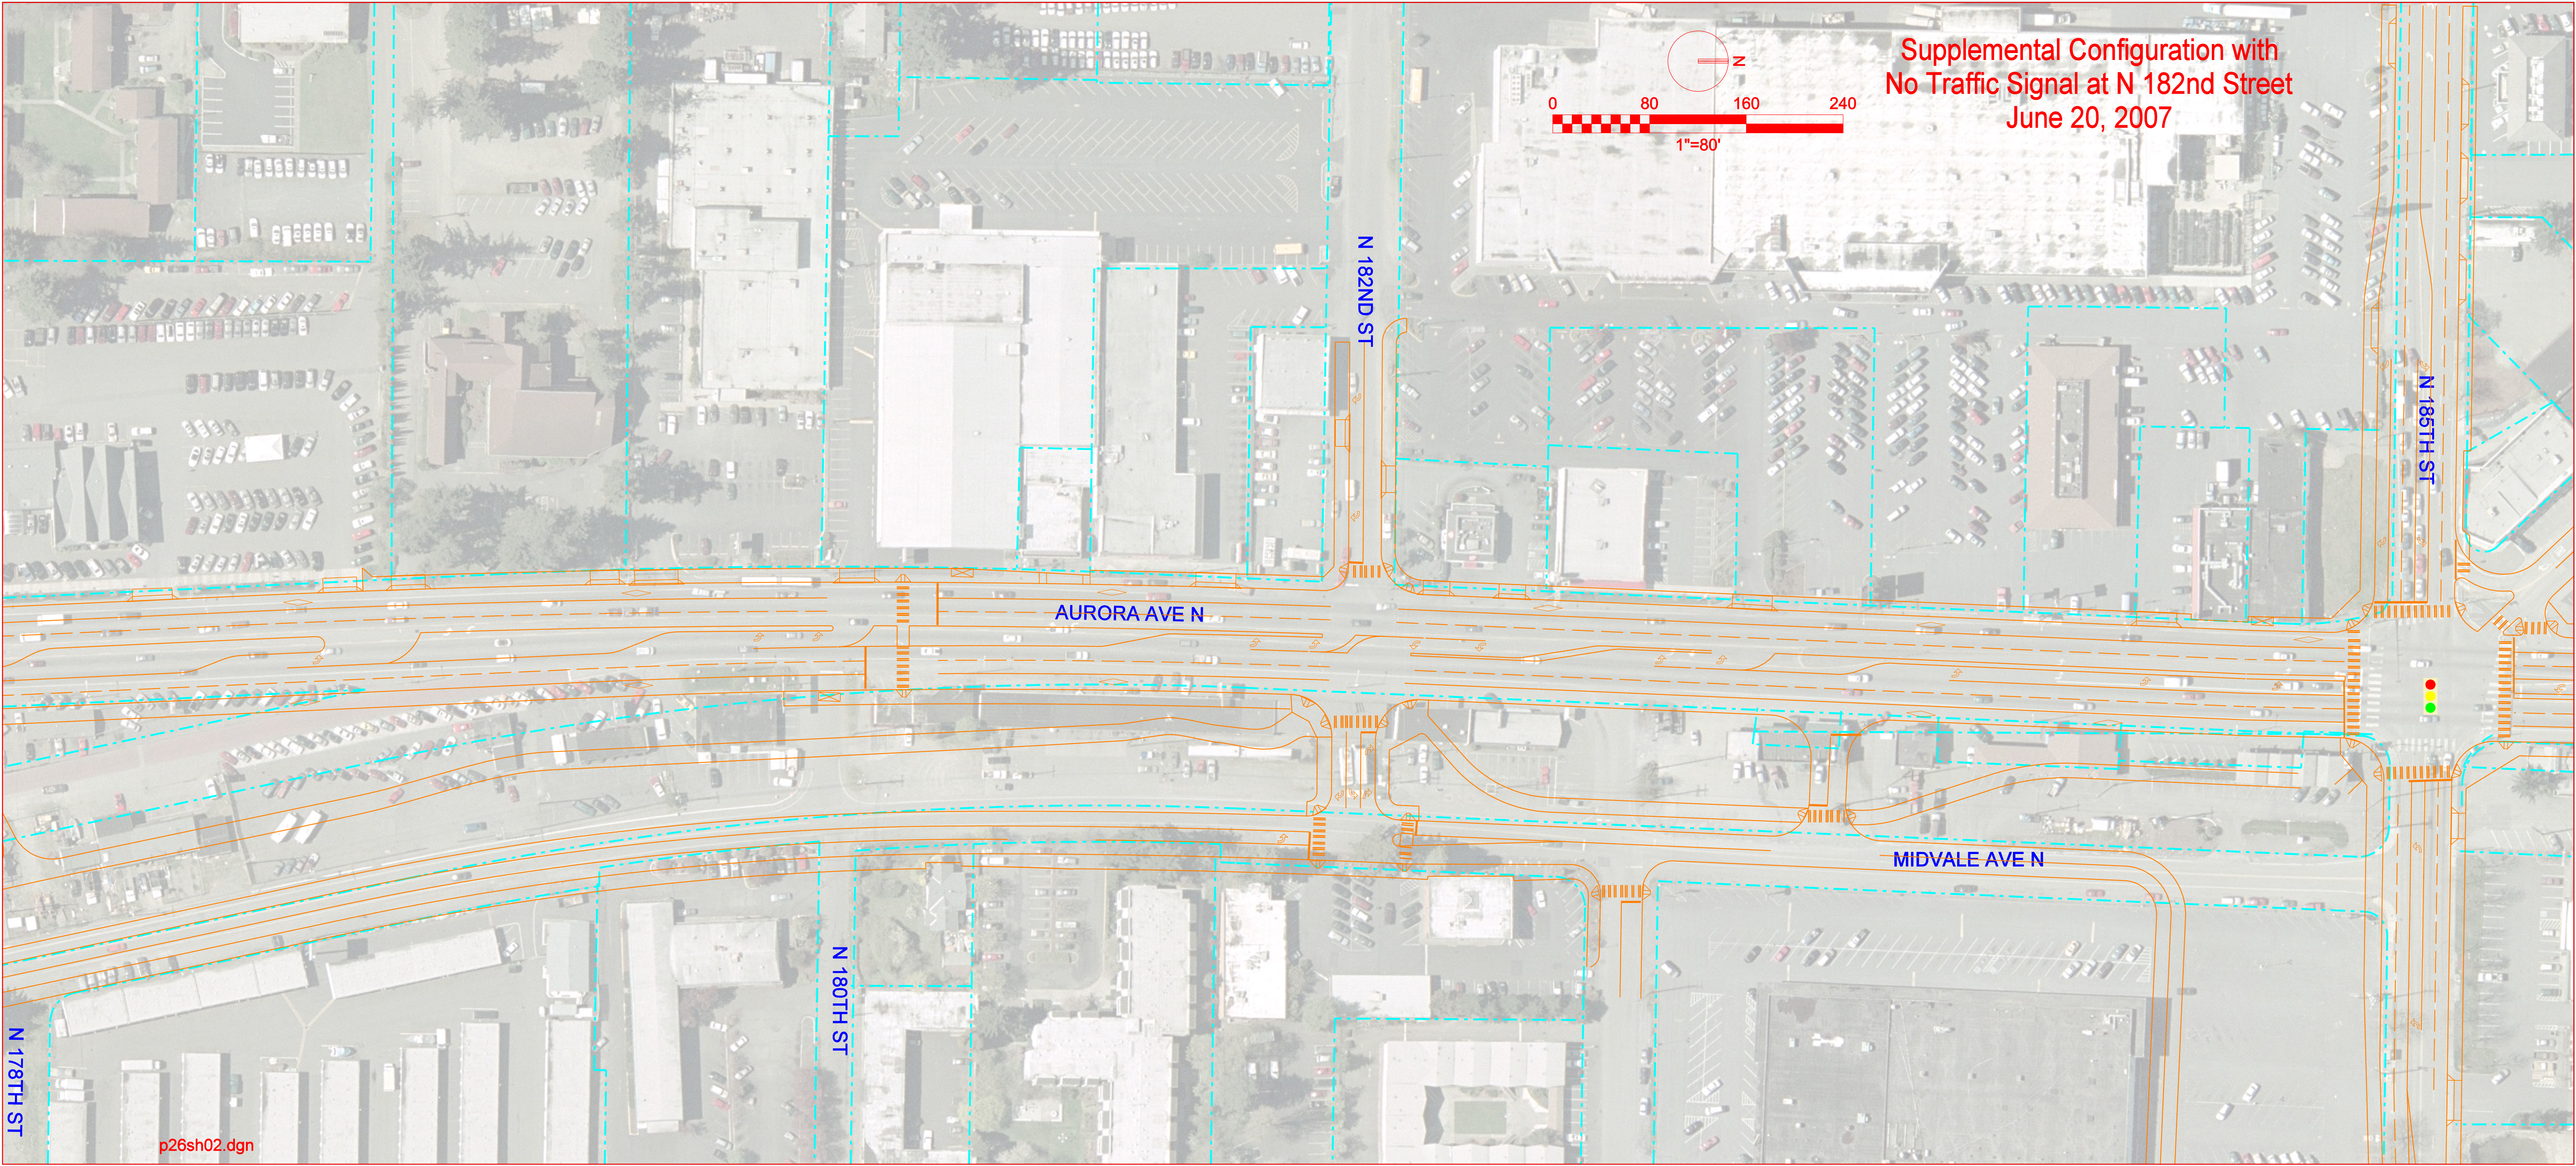

Supplemental Configuration with
No Traffic Signal at N 182nd Street
June 20, 2007

AURORA AVE N

MIDVALE AVE N

N 182ND ST

N 185TH ST

N 180TH ST

N 178TH ST