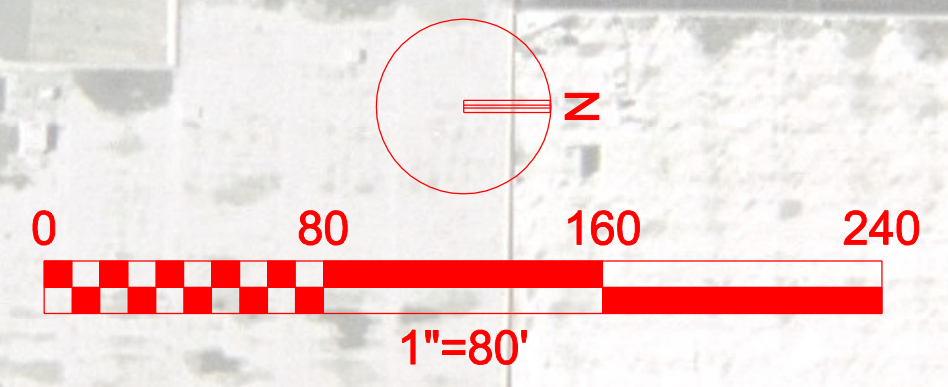

Supplemental Configuration with
No Traffic Signal at N 182nd Street
June 20, 2007

AURORA AVE N

MIDVALE AVE N

N 182ND ST

N 185TH ST

N 180TH ST

N 178TH ST