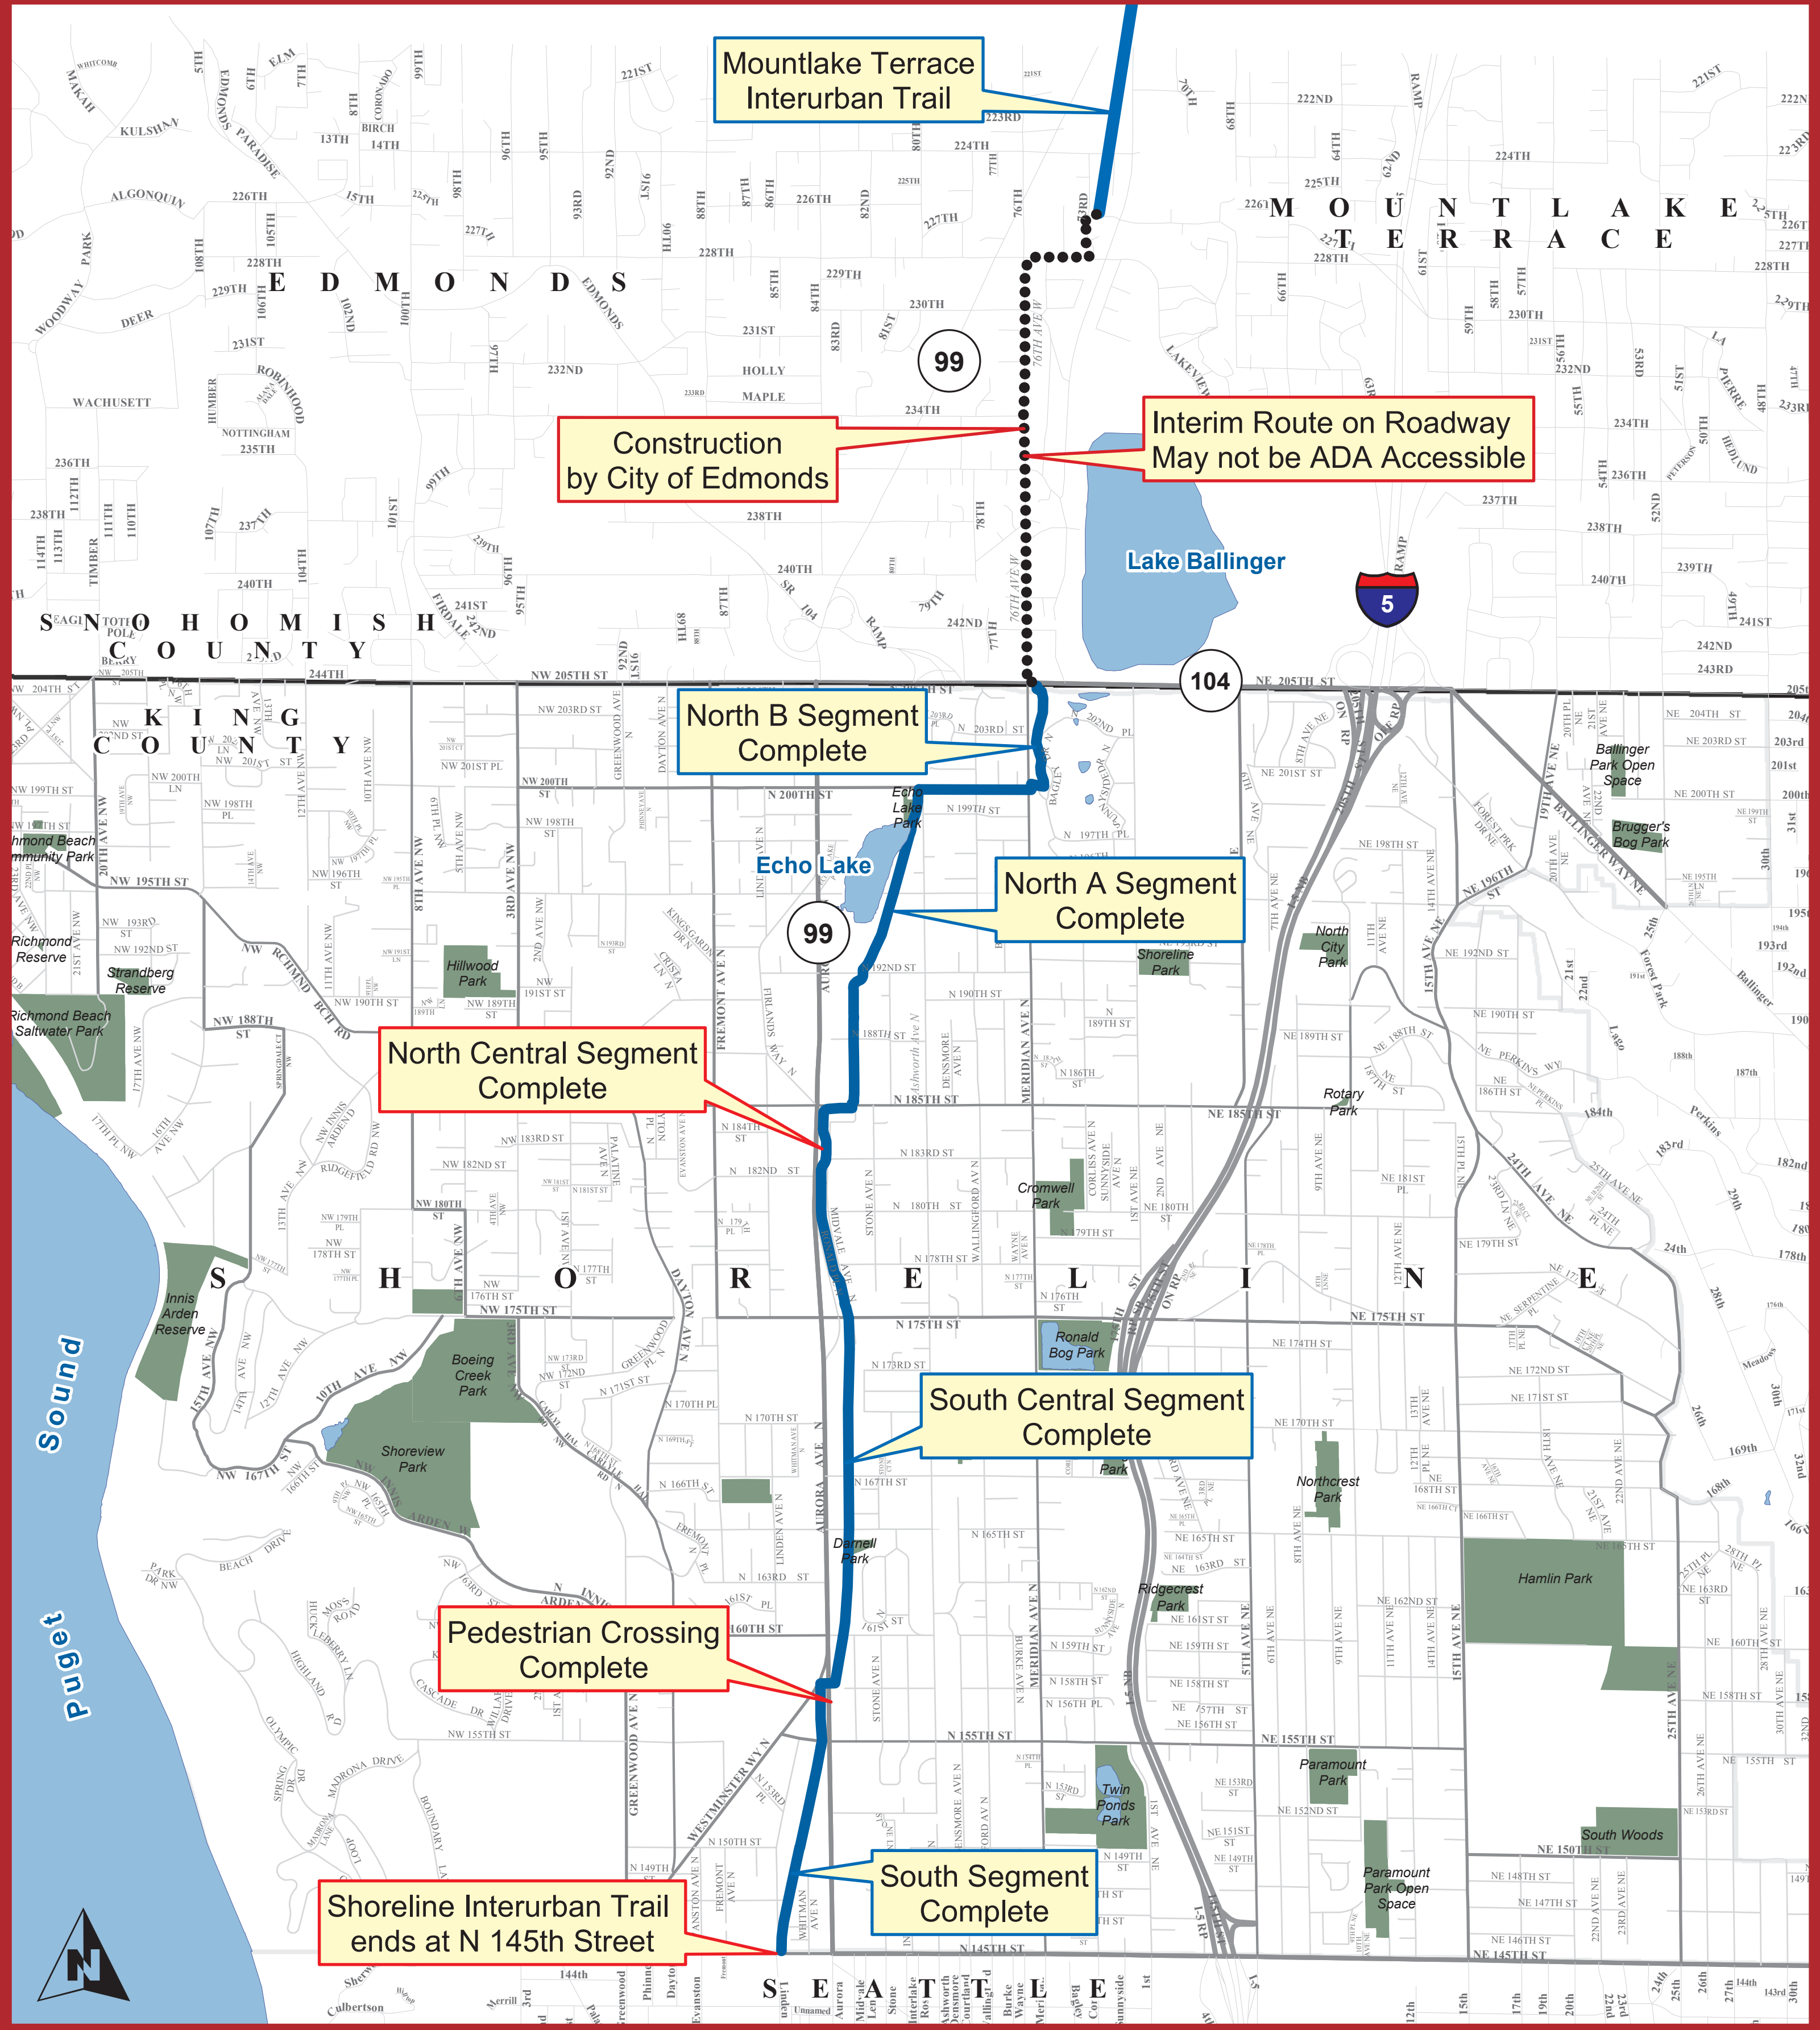

INTERURBAN TRAIL

Mountlake Terrace Interurban Trail

Construction by City of Edmonds

Interim Route on Roadway May not be ADA Accessible

North B Segment Complete

North A Segment Complete

North Central Segment Complete

South Central Segment Complete

Pedestrian Crossing Complete

Shoreline Interurban Trail ends at N 145th Street

South Segment Complete